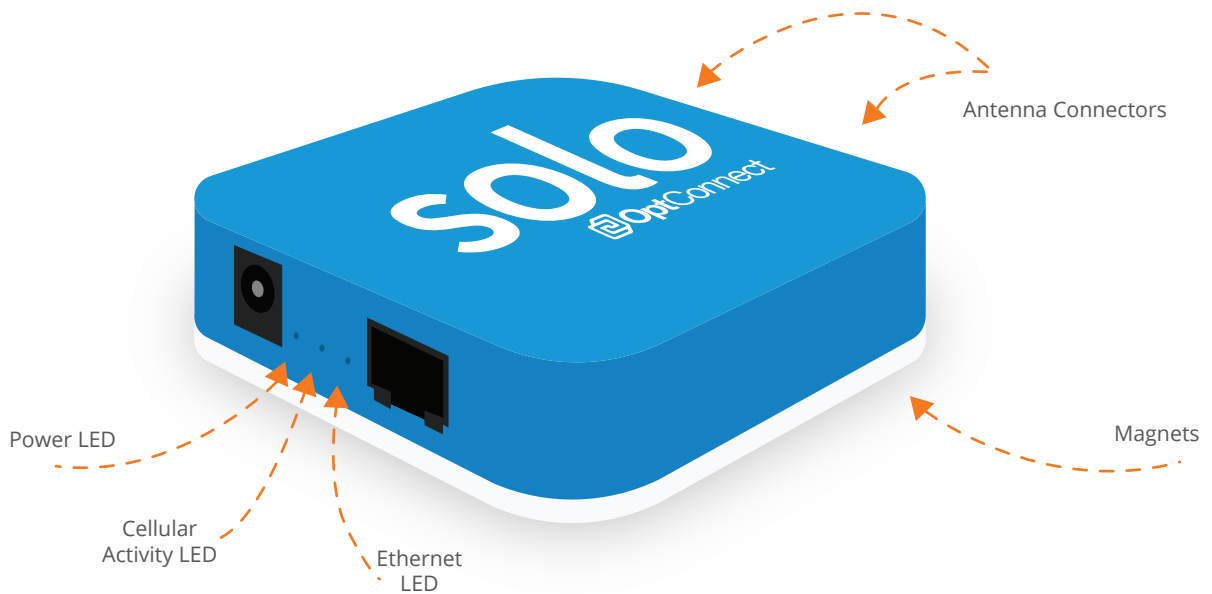

Headache-Free connectivity for your IoT & M2M applications.

OptConnect solo

Small Size, Magnetic Personality

Features	Advantages
<ul style="list-style-type: none"> • Plug-n-play High-speed connectivity • Lightweight 2.8 oz • Compact size 79.8 x 79.8 x 19.7 mm • Temp resistance -40c - +85 • Magnetic Base 	<ul style="list-style-type: none"> • Primary network connectivity for micro markets, kiosks, signs, POS, ATMs, etc • Flexible and practical • Modular antenna • Flexible mounting options with integral magnetic base • Delivers speed and wide coverage (Cellular Technology 4G LTE) • 5v power • Enables remote device connectivity • Save money, time and improve business efficiency • Always on • Low power consumption 4G 10-15 watts peak • Built-in Firewall – 2.2 • DHCP server for local automatic IP assignment – can assign static IPs <ul style="list-style-type: none"> Public and Private IP modes for local IP assignment NAT with VPN Passthru Domain name addressable • Edge decision making – processing – WRT
<p>Additional Features</p> <ul style="list-style-type: none"> • Cost-effective replacement for landline dial-up circuits or analog cell-phones – Primary connectivity for PLCs, RTUs, POS, ATM solutions • Backup/redundant network connections for LANS • High speed data transfer rate • Full duplex transceiver ethernet port • LED network status indicators • Remotely manageable and upgradeable 	