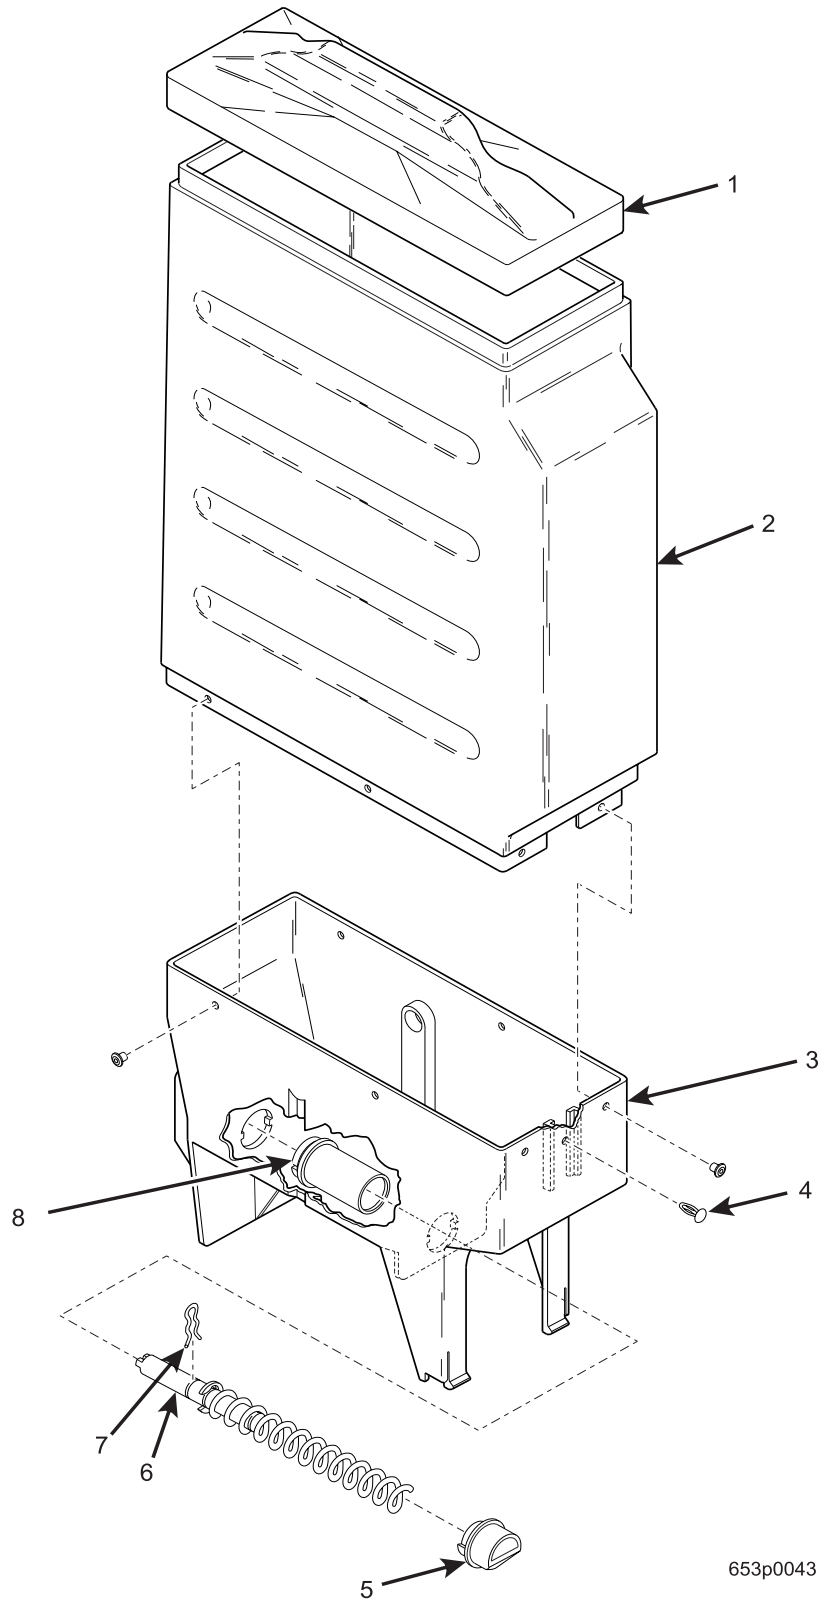

Hot Drink Center Parts Manual

653p0043

Figure 84. Canister Assembly 6237423

Hot Drink Center Parts Manual

TABLE 84. CANISTER ASSEMBLY 6237423

INDEX	PART NUMBER	DESCRIPTION	QTY
-	6237423	CANISTER ASSEMBLY - LEAF TEA - LOW CAPACITY	-
1	6237069	LID - CANISTER	1
2	6337027	SLEEVE - CAN. - DECAF COFFEE	1
3	6237062	CANISTER BASE	1
4	6237053	FASTENER - PUSH IN	1
5	6237080	NOZZLE - DISPENSING - CANISTER	1
6	6237095	AUGER AND SHAFT ASSEMBLY (INCLUDES THE NEXT 3 ITEMS)	1
-	6237025	RETAINING RING-"E"-.500	1
-	6237045	AUGER-CANISTER-COFFEE	1
-	6237097	SHAFT-AUGER	1
7	6337020	CLIP - SPRING	1
8	6237014	BEARING - CANISTER	1