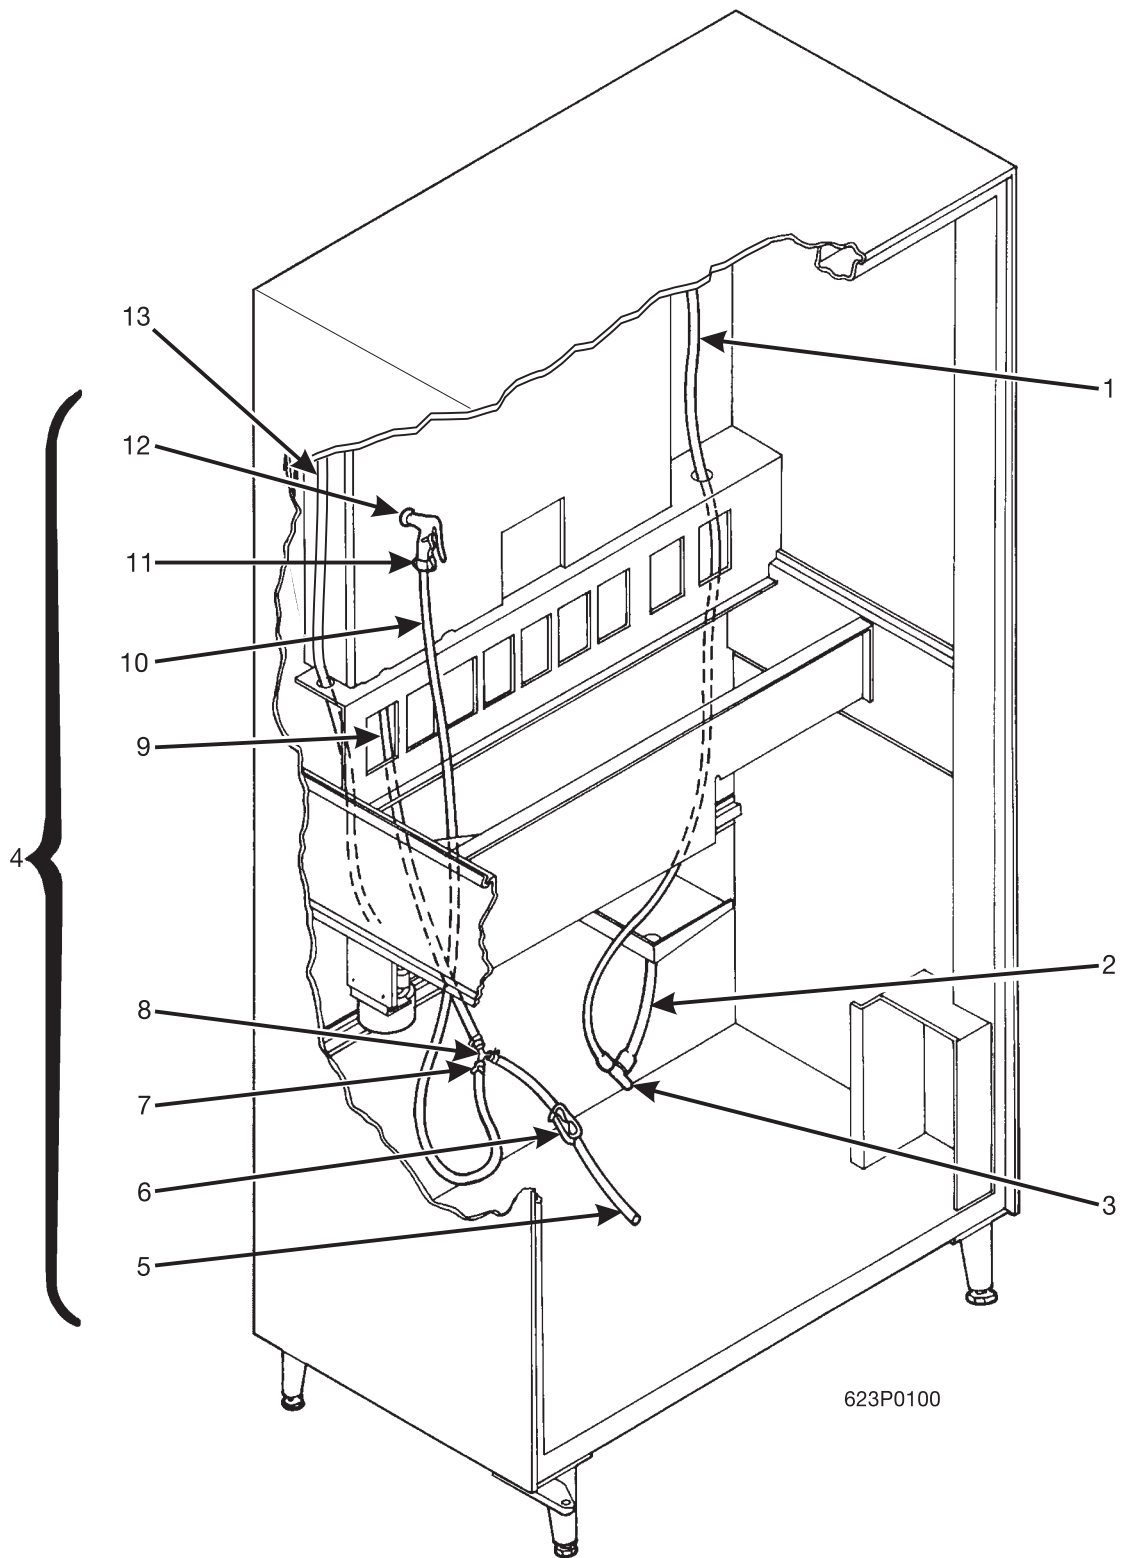

TABLE 102. LIQUID DISTRIBUTION AND DRAIN SYSTEM (PART 1 OF 2)

Hot Drink Center Parts Manual

Figure 102. Liquid Distribution and Drain System (Part 1 of 2)

Hot Drink Center Parts Manual

TABLE 102. LIQUID DISTRIBUTION AND DRAIN SYSTEM (PART 1 OF 2)

INDEX	PART NUMBER	DESCRIPTION	QTY.	BULK (SEE USAGE KEY) (TABLE 102A)
1	-	TUBE - 62" LG	1	B
2	-	TUBE - 12" LG (633/637 ONLY)	1	B
3	6108057	TEE (633/637 ONLY)	1	-
4	6238071	SPRAY HOSE ASSEMBLY (INCLUDES INDEX NUMBERS 5 THROUGH 12)	1	-
5	-	TUBE, .38 X .56 X 20.0	1	A
6	6238154	CLAMP - PLASTIC - THROTTLING	1	-
7	6158063	CLAMP HOSE	3	-
8	6138094	Y CONNECTOR - 3/8 OD 1/4 ID	1	-
9	-	TUBE 18.0	1	A
10	-	TUBE 60.0	1	A
11	6338059	FITTING - SPRAY HOSE	1	-
12	6338060	SPRAY HEAD	1	-
13	3618123	TUBE - 31" LG	1	-

TABLE 102A. USAGE KEY FOR BULK TUBING

CODE (SEE TABLES 102, 103)	PART NUMBER	DESCRIPTION
A	6338021	TUBING - SILICONE - .375 I.D. X .562 O.D.
B	6238090	TUBING - BLACK - 5/8 X 13/16 O.D.
C	6208037	TUBING - SILICONE - .250 I.D. X .437 O.D.