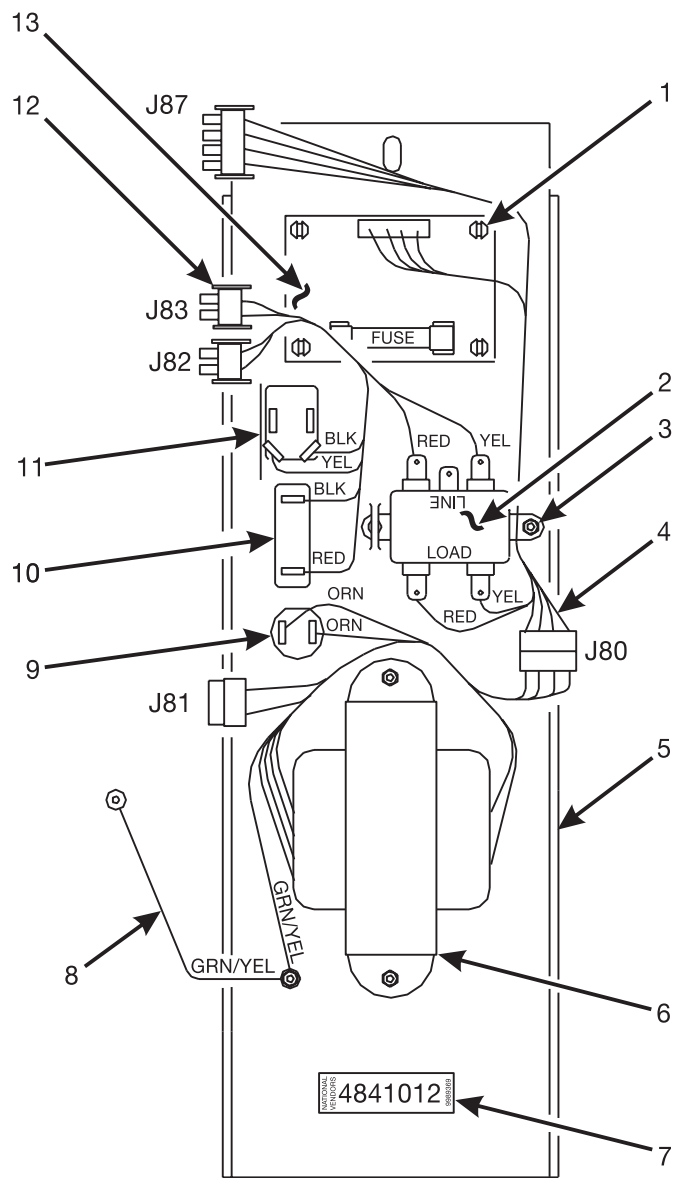

Hot Drink Center Parts Manual

633p0005

Figure 46. Power Panel Assembly (Brazil/U.S.)

Hot Drink Center Parts Manual

TABLE 46. POWER PANEL ASSEMBLY (BRAZIL/U.S.)

INDEX	PART NUMBER	DESCRIPTION	QTY
-	4841012	POWER PANEL ASSY - DOMESTIC	REF
1	1571035	STANDOFF - PCB-3/8 SNAP LOCK	4
2	9989100	INTERFERENCE FILTER	1
3	9900081	NUT #8-32 KEPS ZINC PLATE	*
4	1579017	HARNESS - COIN HANDLING - POWER	1
5	1571040	PLATE & STUD ASSY - POWER - DOM.	1
6	9989042	TRANSFORMER - 115V/23-V PRIMARY, 24V SECONDARY	1
7	9989369	LABEL - N.V. BLACK	1
8	9984165	JUMPER - GROUND WIRE	1
9	9989674	CIRCUIT BREAKER - 4 AMP	1
10	9989672	CIRCUIT BREAKER - 15 AMP	1
11	9984622	SWITCH - SPDT - TOGGLE - 20 AMP	1
12	1579013	HARNESS - POWER PANEL - DOMESTIC	1
13	9989659	PCB ASSEMBLY - DUMB MECH POWER SUPPLY	1
-	5202048	FUSE - 1 AMP (PART OF INDEX NUMBER 13)	1