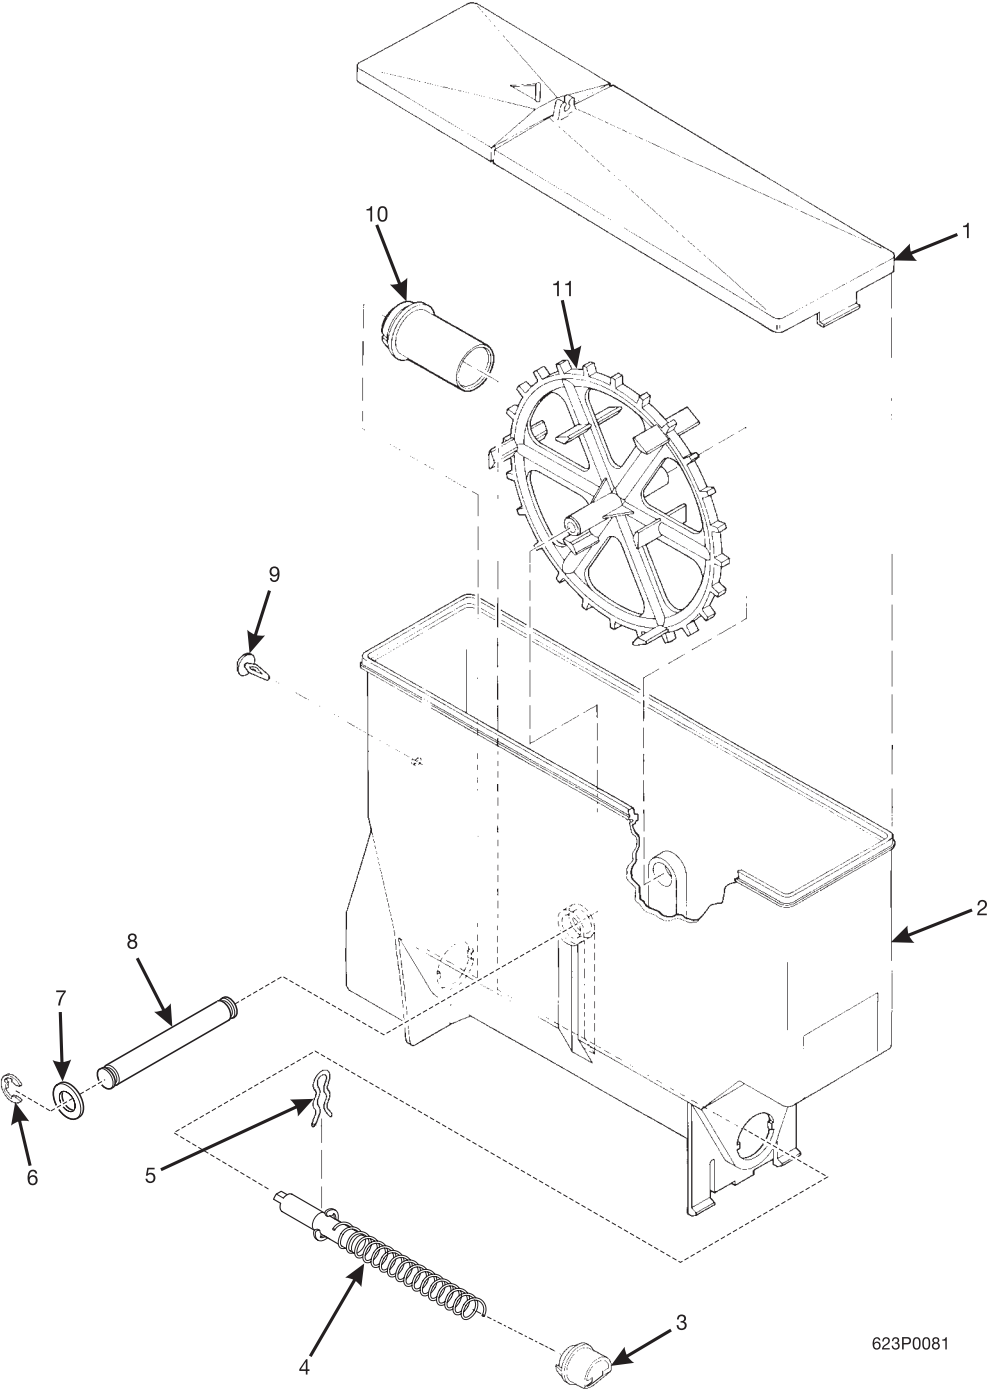

Hot Drink Center Parts Manual

Figure 89. Canister Assembly 6237450

Hot Drink Center Parts Manual

TABLE 89. CANISTER ASSEMBLY 6237450

INDEX	PART NUMBER	DESCRIPTION	QTY
-	6237450	CANISTER ASSEMBLY - NO SLV - W/WHEEL	-
1	6237023	LID - CANISTER	1
2	6237176	BASE - CANISTER	1
3	6237063	NOZZLE - DISPENSING - CANISTER	1
4	6237178	AUGER & SHAFT ASSEMBLY (INCLUDES THE NEXT 3 ITEMS)	1
-	6237015	AUGER-CANISTER	1
-	6237025	RETAINING RING-"E"-.500	1
-	6337016	SHAFT-AUGER-LONG	1
5	6337020	CLIP - SPRING	1
6	9900415	RETAINING RING REINF E TYP.1	2
7	6237116	WASHER - SEAL - WEAR PLATE	2
8	6237167	SHAFT - CANISTER	1
9	6237053	FASTENER - PUSH IN	1
10	6237014	BEARING - CANISTER	1
11	6237181	MIXING WHEEL	1