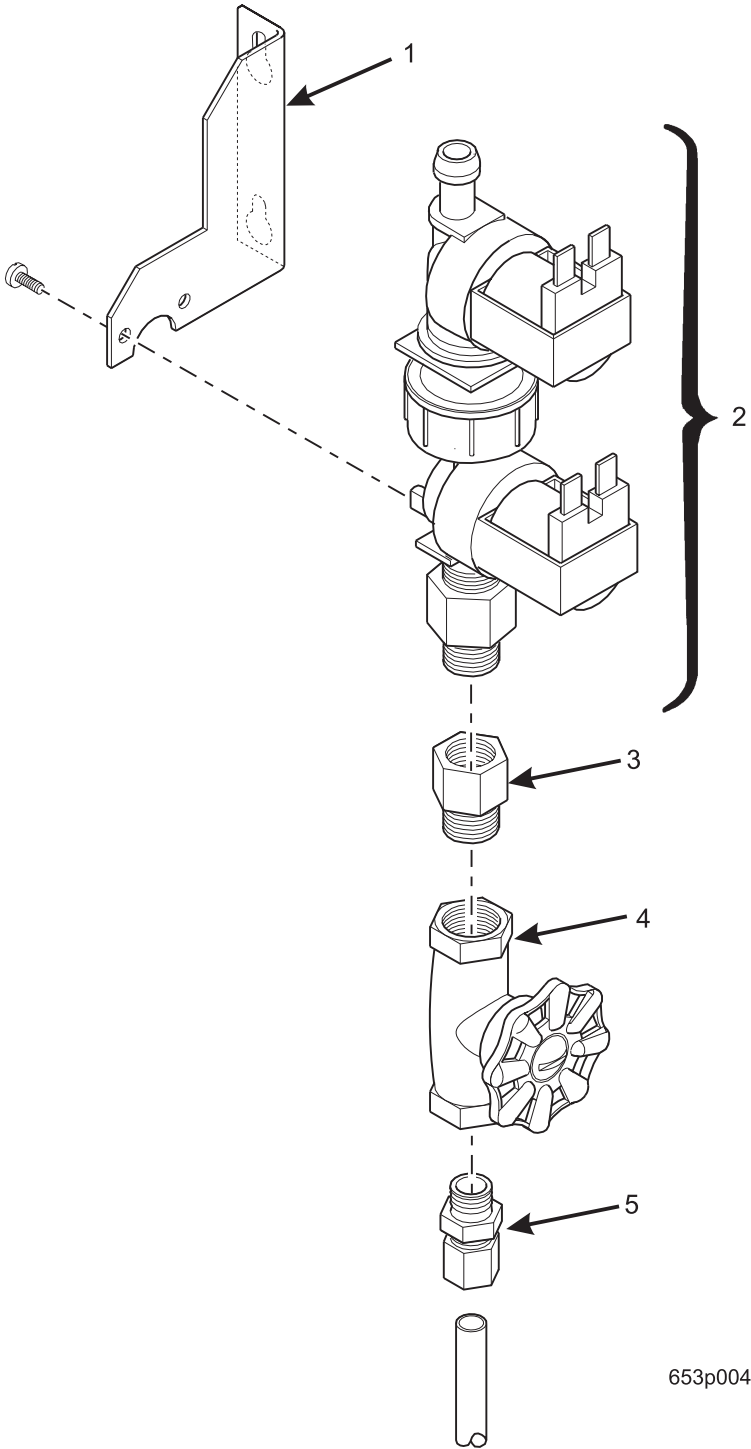

Hot Drink Center Parts Manual

Figure 69. Water Supply - Without Water Filter Option

Hot Drink Center Parts Manual

TABLE 69. WATER SUPPLY - WITHOUT WATER FILTER OPTION

INDEX	PART NUMBER	DESCRIPTION	QTY
1	6338017	TUBING - INLET LINE - NO FILTER	1
2	6331040	BRACKET/INLET VALVE ASSEMBLY (MEX./U.S.) (INCLUDES INDEX NUMBERS 1 - 5)	1
	6331038	BRACKET/INLET VALVE ASSEMBLY (ARG./FR./GER./N.Z./SP./U.K.) (INCLUDES INDEX NUMBERS 1 - 5)	
3	6231501	SUPPORT - INLET WATER VALVE	1
4	3158061	VALVE ASSEMBLY - WATER INLET (U.S.)	1
	6408003	VALVE ASSEMBLY - WATER INLET (ARG./FR./GER./N.Z./SP./U.K.)	
5	6231503	ADAPTER - 3/8-1/4 #120B 06 X 0	1
6	3108048	VALVE WATER - CONBRACO #57-001-	1
7	6408119	MALE CONNECTOR - BRASS - #4-4-FBI12	1