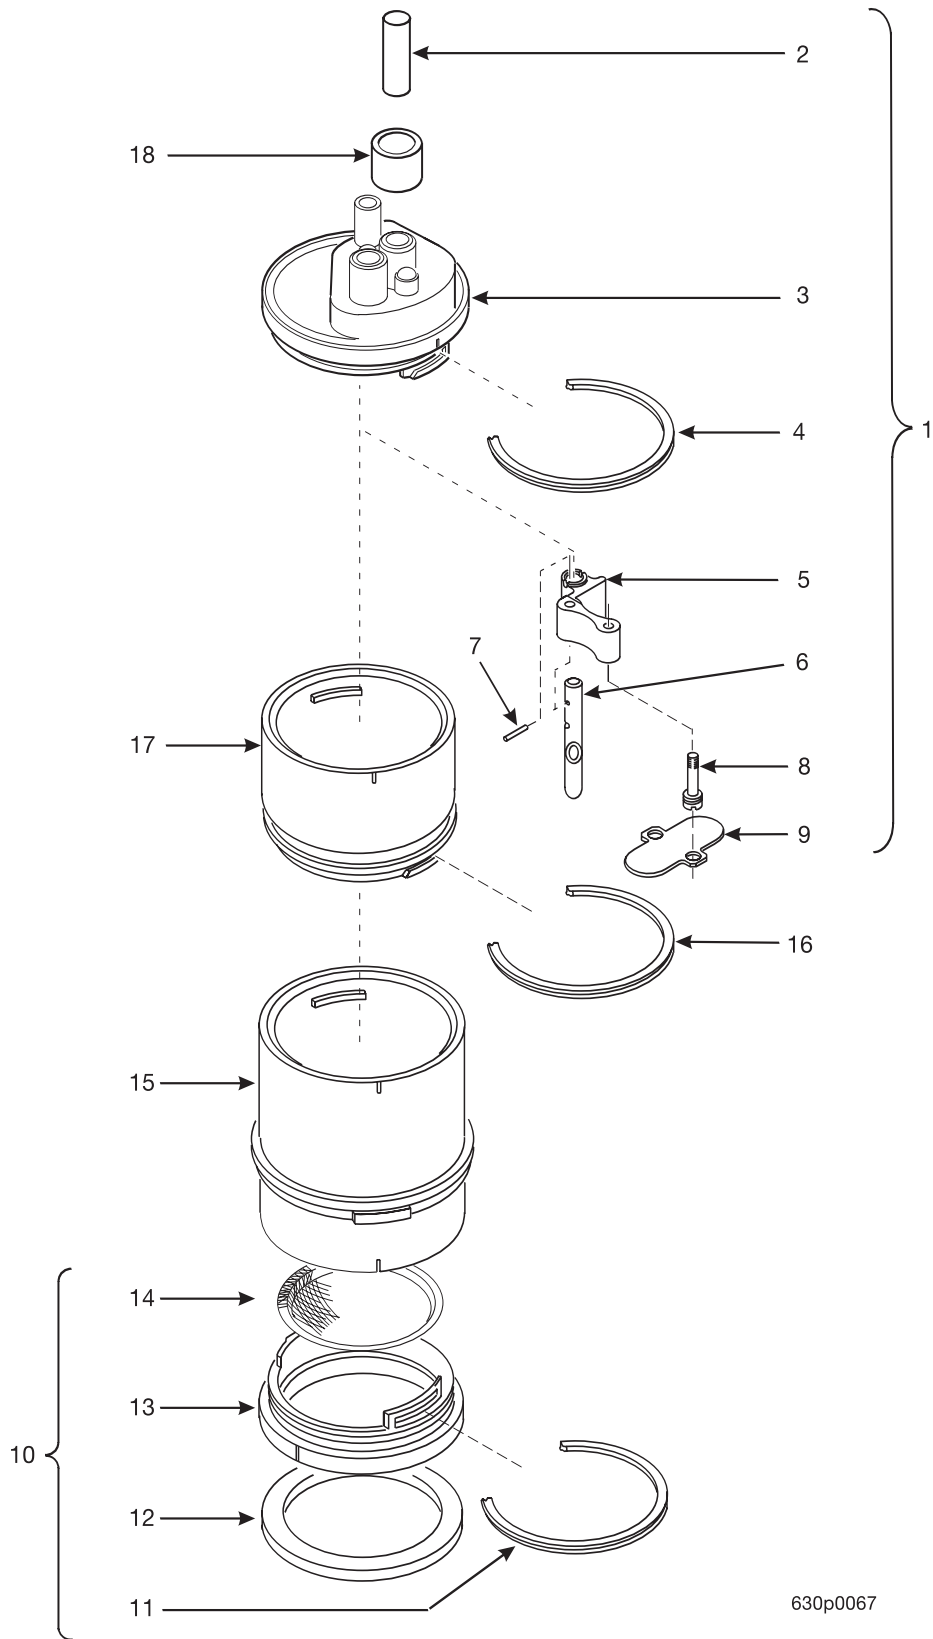

Hot Drink Center Parts Manual

Figure 54. Barrel Assembly - Single Brewer

Hot Drink Center Parts Manual

TABLE 54. BARREL ASSEMBLY - SINGLE BREWER

INDEX	PART NUMBER	DESCRIPTION	QTY
-	6234328	BARREL ASSEMBLY - SINGLE BREWER	REF
1	6134152	MANIFOLD ASSEMBLY - HOSE-BREW BARREL (INCLUDES INDEX NUMBERS 2 THROUGH 9)	1
2	6134192	PLUG BREWER MANIFOLD	1
3	6134178	MANIFOLD & INSERT ASSEMBLY - BREWER	1
4	6104193	QUAD RING SEAL	1
5	6204229	DEFLECTOR - MANIFOLD	1
6	6134197	TUBE - AIR JET	1
7	6106107	ROLL PIN	1
8	6134173	SHOULDER SCREW	2
9	6134155	VALVE - MANIFOLD - BREWER BARREL	1
10	6234305	LOWER INSERT ASSEMBLY - BREWER BARREL (INCLUDES INDEX NUMBERS 11 THROUGH 14)	1
11	6104193	QUAD RIND SEAL	1
12	6234375	SEAL - BREWER	1
13	6104181	LOWER INSERT BREWER BARREL	1
14	6234302	SCREEN - BREWER BARREL	1
15	6104184	BREWER BARREL	1
16	6104193	QUAD RING SEAL	1
17	6234213	EXTENTION - BREWER BARREL	1
18	6234207	TUBE - .375 ID X .562 OD X .75 L	1

Hot Drink Center Parts Manual

Figure 55. Barrel Assembly - Dual Brewer

Hot Drink Center Parts Manual

TABLE 55. BARREL ASSEMBLY - DUAL BREWER

INDEX	PART NUMBER	DESCRIPTION	QTY
-	6234300	BARREL ASSEMBLY - DUAL BREWER	REF
1	6234306	MANIFOLD ASSEMBLY - HOSE-BREW BARREL (INCLUDES INDEX NUMBERS 2 THROUGH 10)	1
2	6134192	PLUG BREWER MANIFOLD	1
3	6234207	TUBE - .375 ID X .562 OD X .75 L	1
4	6134178	MANIFOLD & INSERT ASSEMBLY - BREWER	1
5	6104193	QUAD RING SEAL	1
6	6204229	DEFLECTOR - MANIFOLD	1
7	6234304	TUBE - AIR JET	1
8	6106107	ROLL PIN	1
9	6134173	SHOULDER SCREW	2
10	6134155	VALVE - MANIFOLD - BREWER BARREL	1
11	6234305	LOWER INSERT ASSEMBLY - BREWER BARREL (INCLUDES INDEX NUMBERS 12 THROUGH 15)	1
12	6104193	QUAD RING SEAL	1
13	6234375	SEAL - BREWER	1
14	6104181	LOWER INSERT BREWER BARREL	1
15	6234302	SCREEN - BREWER BARREL	1
16	6104184	BREWER BARREL	1