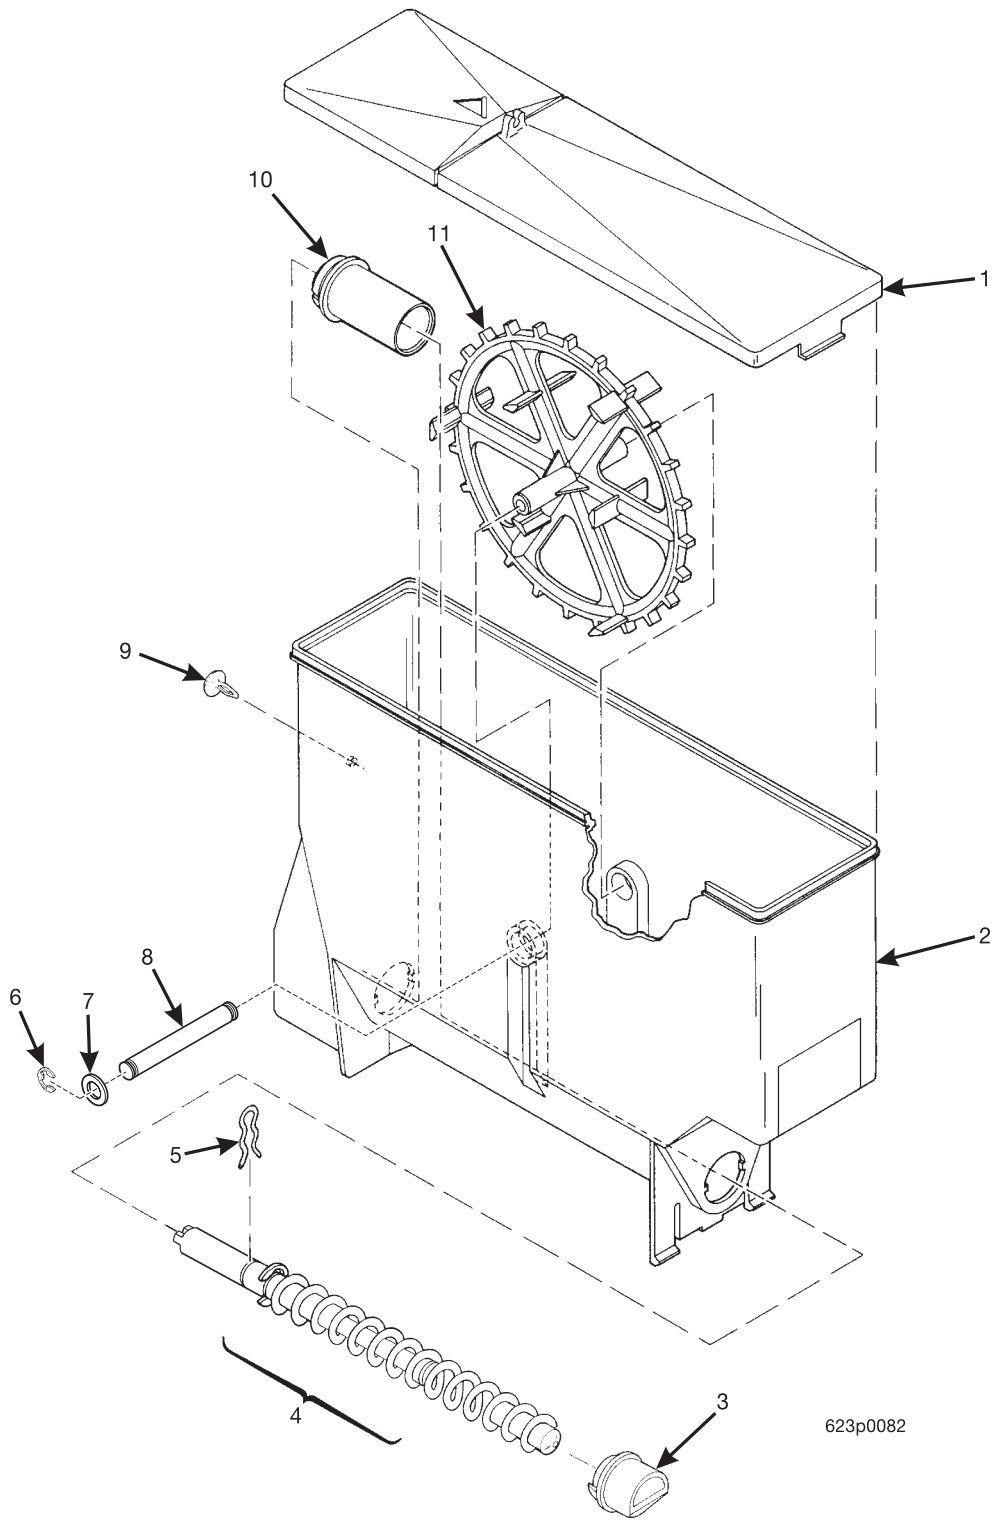

Hot Drink Center Parts Manual

623p0082

Figure 81. Canister Assembly 6237445

Hot Drink Center Parts Manual

TABLE 81. CANISTER ASSEMBLY 6237445

INDEX	PART NUMBER	DESCRIPTION	QTY
-	6237445	CANISTER ASSEMBLY - FREEZE DRY COFFEE	-
1	6237023	LID - CANISTER	1
2	6237176	BASE - CANISTER	1
3	6237080	NOZZLE - DISPENSING - CANISTER	1
4	6237178	AUGER AND SHAFT ASSEMBLY (INCLUDES THE NEXT 3 ITEMS)	1
-	6237015	AUGER-CANISTER	1
-	6237025	RETAINING RING-"E"-.500	1
-	6337016	SHAFT-AUGER-LONG	1
5	6337020	CLIP - SPRING	1
6	9900415	RETAINING RING REINF TYP.1	2
7	6237116	WASHER - SEAL - WEAR PLATE	2
8	6237167	SHAFT - CANISTER	1
9	6237053	FASTNER - PUSH IN	1
10	6237014	BEARING - CANISTER	1
11	6237181	MIXING WHEEL	1