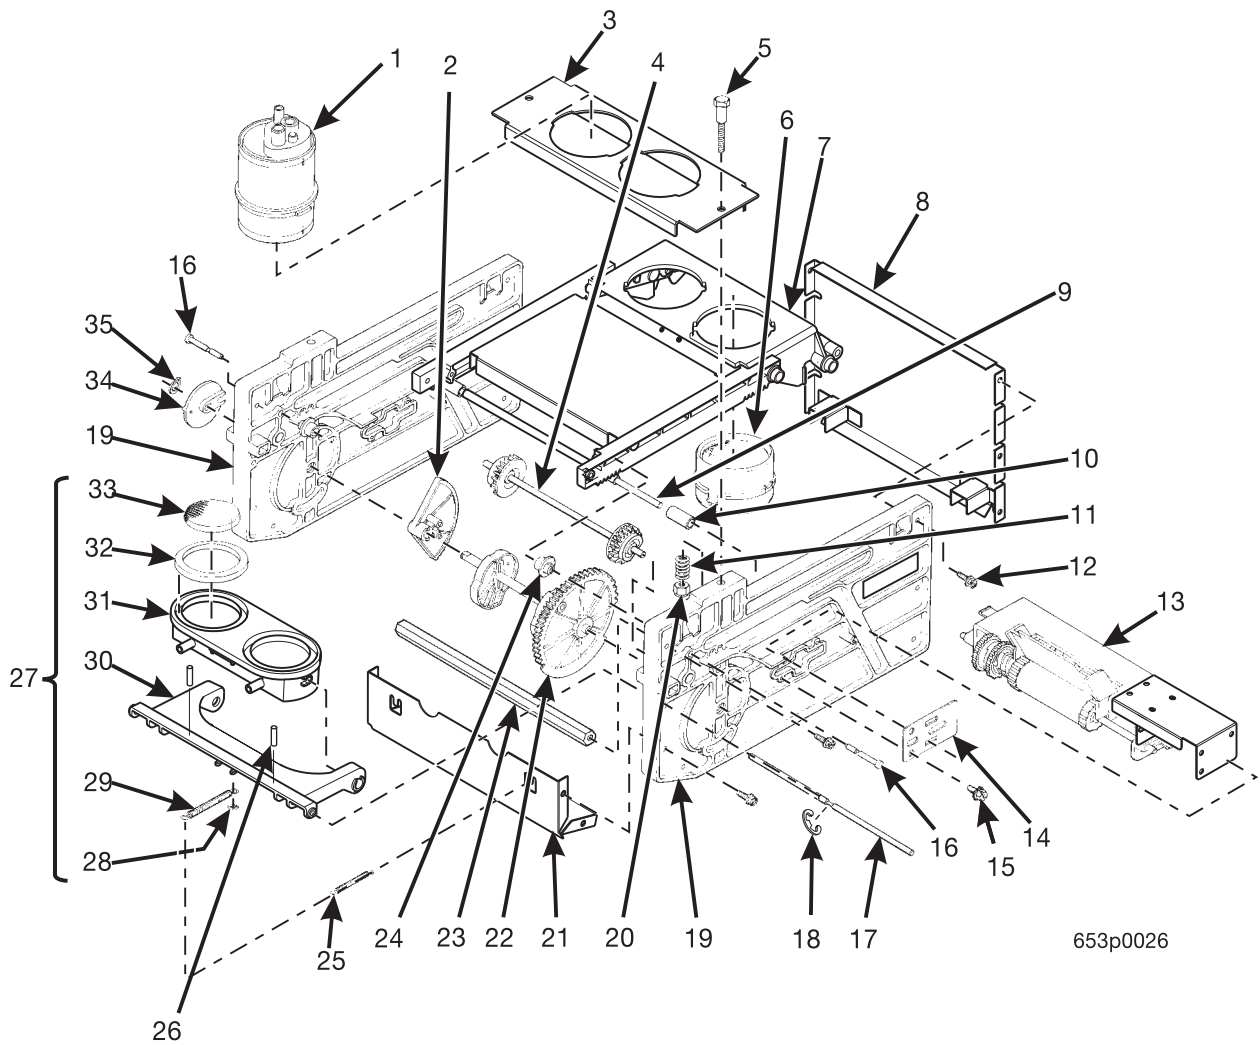

Hot Drink Center Parts Manual

Figure 53. Dual Brewer Assembly (With Filter)

Hot Drink Center Parts Manual

TABLE 53. DUAL BREWER ASSEMBLY (WITH FILTER)

INDEX	PART NUMBER	DESCRIPTION	QTY
-	6234900	DUAL BREWER ASSEMBLY WITH FILTER	REF.
1	6234300	BARREL ASSEMBLY - BREWER (FIGURE 55)	2
2	6234601	RATCHER DRIVE - PAPER MECH.	1
3	6234923	BARREL SUPPORT - DUAL BREWER	1
4	6234009	PINION GEAR ASSEMBLY - DUAL BREWER	1
5	6234288	BOLT - 1/4-20 X 1 1/2	2
6	6234297	BASKET - BREWER PAPER	1
-	6234296	TEA BASKET ASSEMBLY (NOT SHOWN)	1
7	6234901	RACK ASSEMBLY - DUAL BREWER (FIGURE 57)	1
8	6234915	REAR WALL ASSEMBLY - DUAL BREWER	1
9	6234924	SHAFT - FLIP STOP - DUAL BREWER	1
10	6234270	ROLLER - STOP	2
11	6234225	SPRING - BREWER	2
12	6234295	SCREW - #8-32 X .38 HHS W/LW	14
13	6234907	PAPER MECHANISM ASSEMBLY - DUAL BREWER (FIGURE 59)	1
14	6234608	SPRING COVER - PAPER MECH	3
15	9900021	SCREW #8-32 X 5/8 RHS	A/R
16	6234223	PIN - ROLLER - SIDEWALL	2
17	6234914	SHAFT - SWING ARM - DUAL BREWER	2
18	6104220	RETAINING RING	2
19	6234273	SIDEWALL - BREWER	2
20	6234289	LOCKNUT - #1/4-20	2
21	6234919	BOTTOM FRONT WALL ASSEMBLY - DUAL BREWER	1
22	6234966	TIME GEAR/CAM ASSEMBLY - DUAL BREWER	1
23	6234944	SPACER - DUAL BREWER	1
24	6234222	ROLLER - BREWER	2
25	6234205	SPRING	2
26	3127034	ROLL PIN 1/8 X 13/16	2
27	6234905	SWING ARM ASSEMBLY - W/PAPER (INCLUDES INDEX NUMBERS 28 THROUGH 33)	1
28	6234205	EXT. SPRING - SWING ARM	2
29	6234243	SHAFT - RETAINER - .125 DIA	2
30	6234906	SWING ARM ASSEMBLY - DUAL BREWER	1
31	6234913	FUNNEL - DUAL BREWER	2
32	6234375	SEAL - BREWER	2
33	6334019	FILTER SUPPORT - 30 MESH	2
34	6234310	DRIVE CONNECTION - BREWER	1
35	6234303	RETAINING RING - .375 DIA.	1