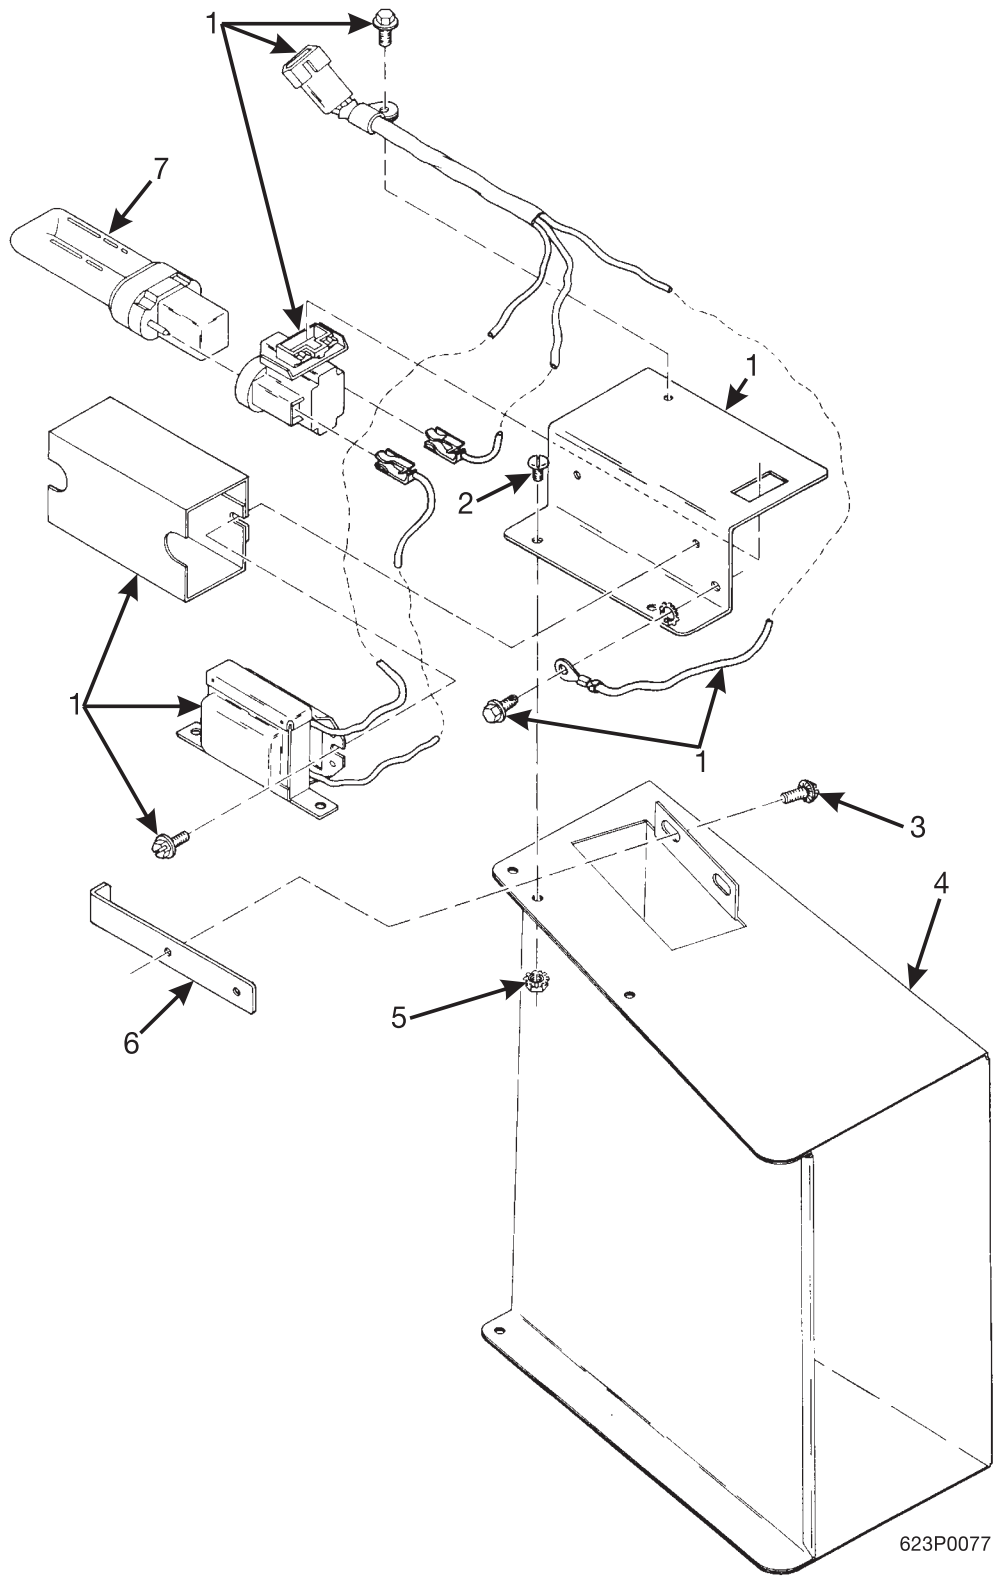

Hot Drink Center Parts Manual

623P0077

Figure 75. Single Bean Window Assembly - U.S.

Hot Drink Center Parts Manual

TABLE 75. SINGLE BEAN WINDOW ASSEMBLY - U.S.

INDEX	PART NUMBER	DESCRIPTION	QTY
-	6237520	SINGLE BEAN WINDOW ASSEMBLY - FINAL (U.S.)	REF
1	6237513	BRACKET AND BALLAST ASSEMBLY (SHOWN EXPLODED FOR CLARITY) (U.S.)	1
2	9900118	SCREW, #8-32 X 3/8 PHS	2
3	3157060	SCREW, #8-32 X .31 HEX W/HD SLOTTED	2
4	6237528	BEAN WINDOW ASSEMBLY - SINGLE	1
5	9900081	NUT, #8-32 KEPS ZINC PLATE	2
6	6237512	STOP - BEAN WINDOW	1
7	6222011	TWIN TUDE - FLUORESCENT LAMP	1