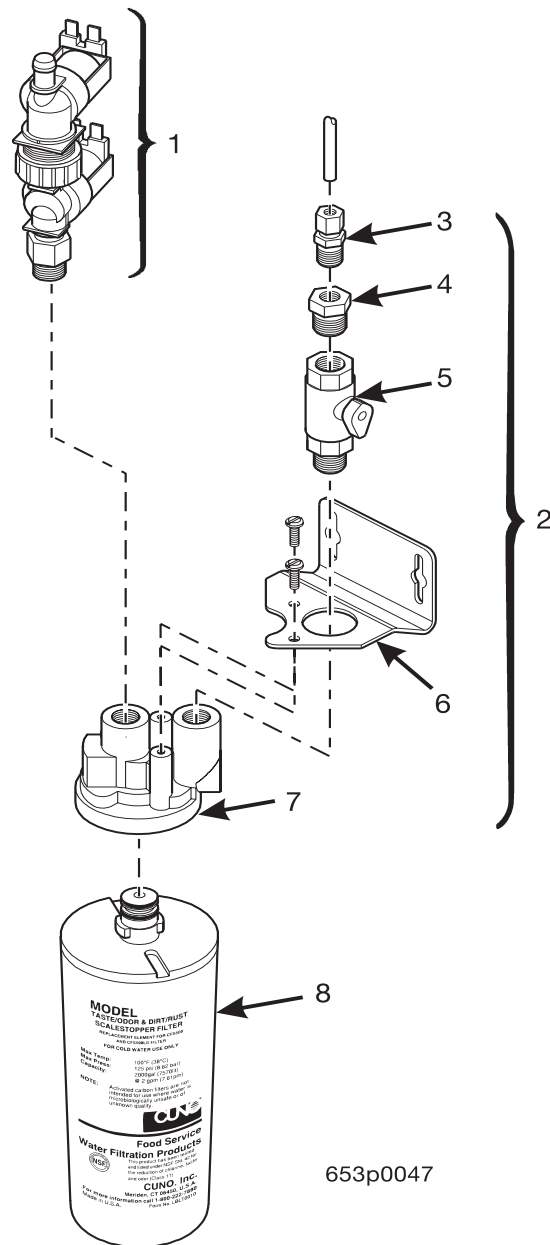

Hot Drink Center Parts Manual

Figure 67. Water Supply - With Cuno Water Filter Option

Hot Drink Center Parts Manual

TABLE 67. WATER SUPPLY - WITH CUNO WATER FILTER OPTION

INDEX	PART NUMBER	DESCRIPTION	QTY
1	3158061	VALVE ASSEMBLY - WATER INLET - U.S.	1
	6408003	VALVE ASSEMBLY - WATER INLET (ARG./FR./GER./N.Z./SP./U.K.)	
2	6338018	FILTER HEAD ASSEMBLY - CUNO - 115V (INCLUDES INDEX NUMBERS 1 AND 3 THROUGH 7) (U.S.)	1
	6338019	FILTER HEAD ASSEMBLY - CUNO - 115V (INCLUDES INDEX NUMBERS 1 AND 3 THROUGH 7) (ARG./FR./GER./N.Z./SP./U.K.)	
3	6408119	MALE CONNECTOR - BRASS #4-4 FBI 12-B PARKER	1
4	6408117	BUSHING - 1/4 X 3/8 - BRASS - 209P-6-4	1
5	6408113	BALL VALVE - 3/8" - TTC	1
6	6408115	BRACKET - CUNO WATER FILTER HEAD #69682-31 MODEL CFS570	1
7	6408114	FILTER HEAD - CUNO #68375-01	1
8	6338015	WATER FILTER - CUNO - HOT - 12/CD MODEL CD-71	1