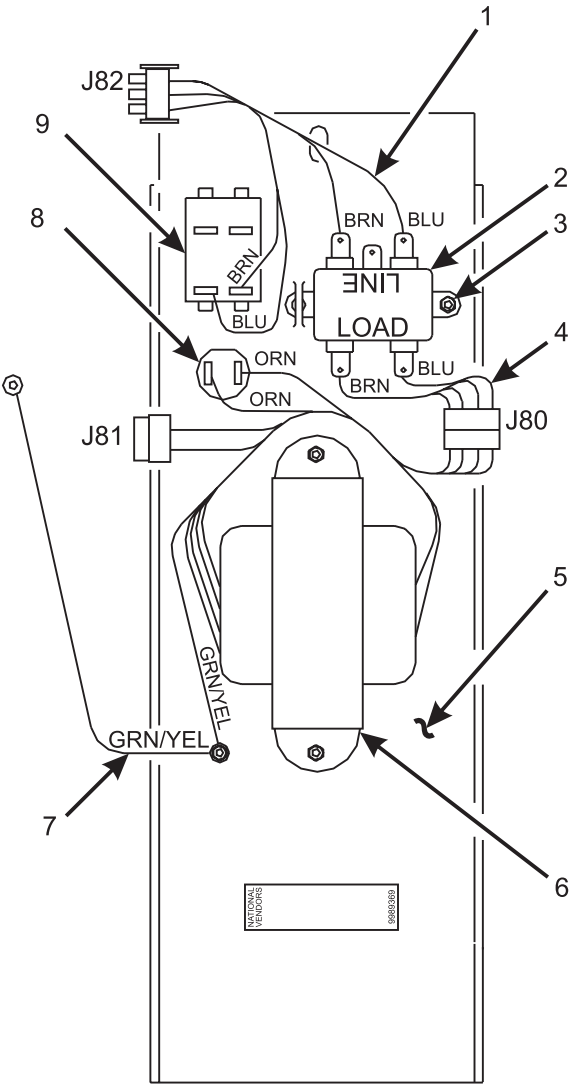

Hot Drink Center Parts Manual

633P0004

Figure 48. Power Panel Assembly (FR./GER./S.A./SP.)

Hot Drink Center Parts Manual

TABLE 48. POWER PANEL ASSEMBLY (FR./GER./S.A./SP.)

INDEX	PART NUMBER	DESCRIPTION	QTY
-	4521041	POWER PANEL ASSEMBLY FR./GER.	REF
1	1579014	HARNESS - POWER PANEL - FOREIGN	1
2	9989100	INTERFERENCE FILTER	1
3	9900081	NUT #8-32 KEPS ZINC PLATE	-
4	1579016	JUMPER - TRANSFORMER - FOREIGN	1
5	1571038	PLATE & STUD ASSEMBLY - POWER	1
6	9989042	TRANSFORMER - 115V/230V PRIMARY, 24V SECONDARY	1
7	9984165	JUMPER - GROUND WIRE	1
8	9989674	CIRCUIT BREAKER - 4 AMP	1
9	9984627	CIRCUIT BREAKER/SWITCH - 16 AMP	1