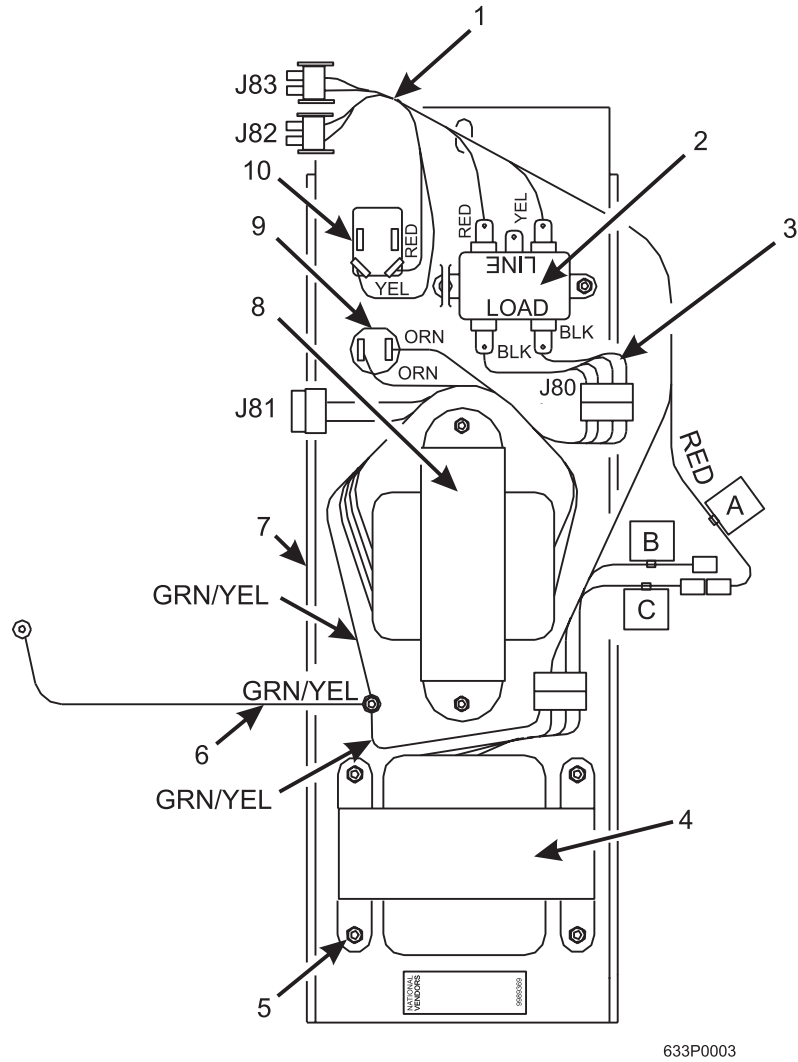

Hot Drink Center Parts Manual

Figure 49. Power Panel Assembly (MEX.)

Hot Drink Center Parts Manual

TABLE 49. POWER PANEL ASSEMBLY (MEX.)

INDEX	PART NUMBER	DESCRIPTION	QTY
-	1701015	POWER PANEL ASSEMBLY - MEXICO	REF
1	1579015	HARNESS - POWER PANEL - MEXICO	1
2	9989100	INTERFERENCE FILTER	1
3	1579020	JUMPER - 120VAC TO TRANSFORMER	1
4	9989034	TRANSFORMER - AUTO - MEXICO	1
5	9900081	NUT #8-32 KEPS ZINC PLATE	1
6	9984165	JUMPER - GROUND WIRE	1
7	1571049	PLATE & STUD ASSEMBLY - POWER - MEXICO	1
8	9989042	TRANSFORMER - 115V/230V PRIMARY, 24V SECONDARY	1
9	9989674	CIRCUIT BREAKER - 4 AMP	1
10	9984624	SWITCH - DPST - TOGGLE - 20 AMP	1