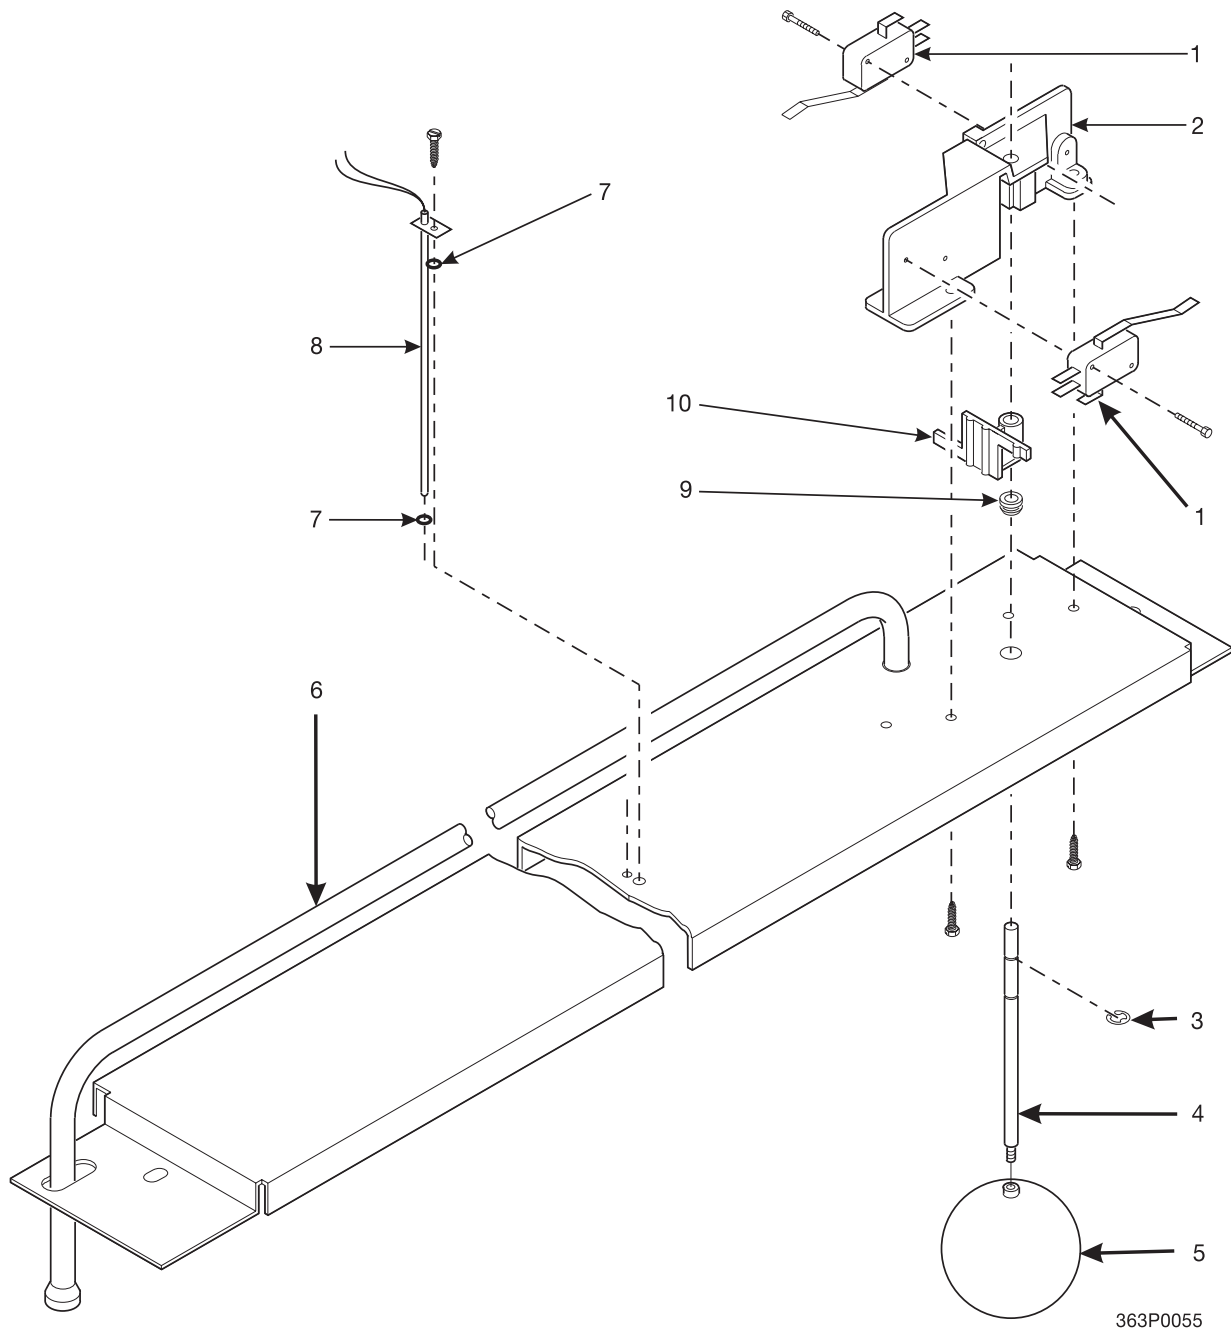

TABLE 71. WATER TANK LID ASSEMBLY

Hot Drink Center Parts Manual

Figure 71. Water Tank Lid Assembly

Hot Drink Center Parts Manual

TABLE 71. WATER TANK LID ASSEMBLY

INDEX	PART NUMBER	DESCRIPTION	QTY
-	6338046	LID ASSEMBLY - FINAL - H.W.T.	-
1	6238084	SWITCH - LEVER - 10 GRAM	2
2	6238068	BRACKET - MOUNTING - SWITCH	1
3	6124073	RETAINING RING REINF. E TYP.156	1
4	6338049	SHAFT - FLOAT	1
5	6508033	FLOAT - WATER TANK	1
6	6338047	WELD ASSEMBLY - COVER - LG. INLET - W.T.	1
7	6138287	O RING	2
8	6338051	SENSOR - TEMPERATURE - H.W.T.	1
9	6338050	BEARING - LID - HOT WATER TANK	1
10	6138183	ACTUATOR - SWITCH	1