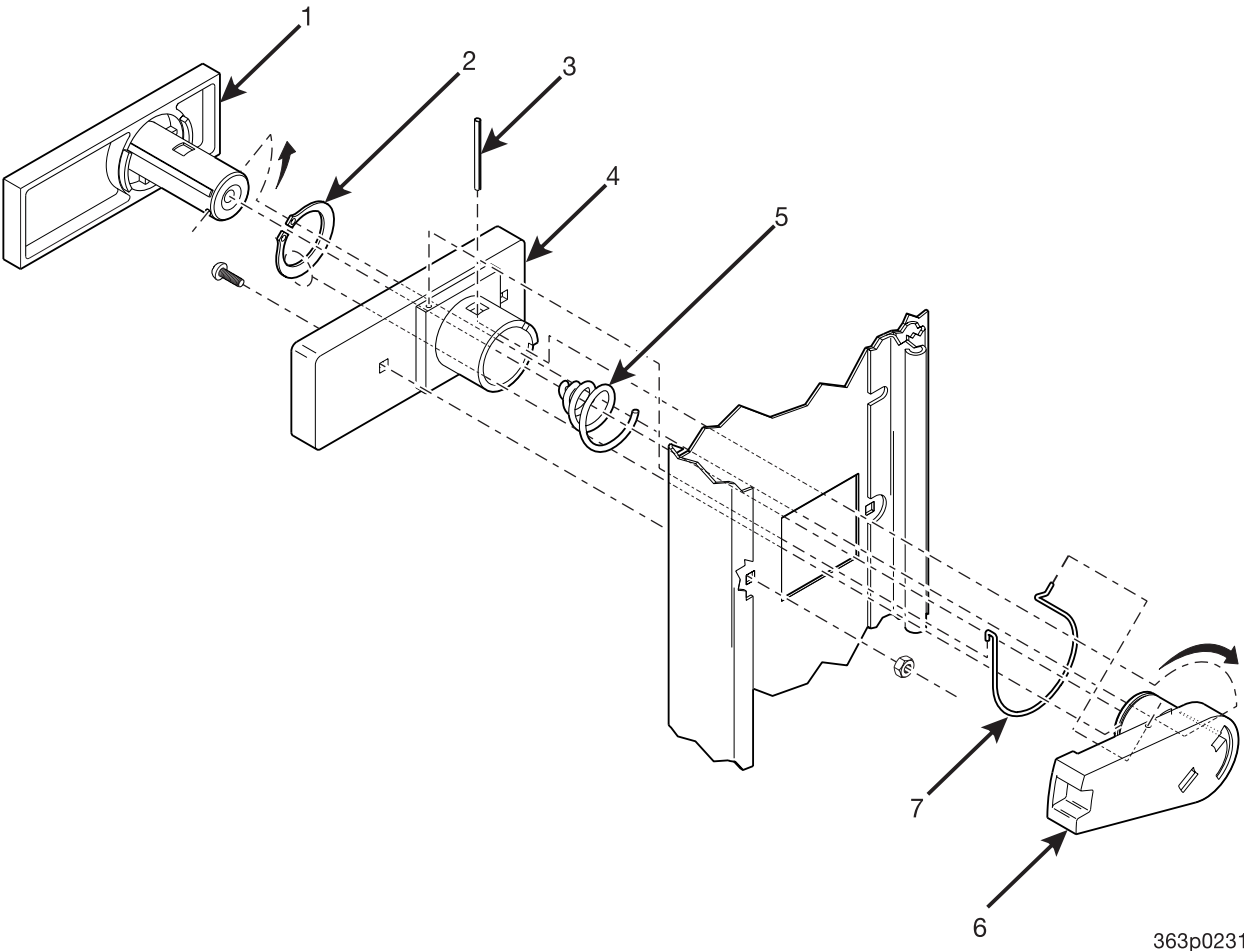

Hot Drink Center Parts Manual

TABLE 13. DOOR LOCK AND HANDLE ASSEMBLY - STANDARD TRIM AND SUPERIOR FULL POP STYLE

INDEX	PART NUMBER	DESCRIPTION	QTY
1	1172190	LEVER - LOCK	1
	8905012	LEVER - LOCK - BLACK (SUPERIOR FULL P.O.P. STYLE)	
2	1302291	PIVOT - LEVER LOCK	1
3	1172191	BASE - LEVER LOCK	1
	8905011	BASE - LEVER LOCK - BLACK (SUPERIOR FULL P.O.P. STYLE)	
4	2272052	ACTUATOR ASSEMBLY - LOCK BAR	5
5	1302289	CUP SPACER	1
6	1217161	SCREW #10-32 X 1/2 RHS W/LW	1
7	1302326	SHIELD - LATCH	1
8	9900121	WASHER - STEEL - 7/16 X .203 X .032	1
9	1302324	CATCH - DOOR LATCH	1
10	1302290	LATCH - LOCK LOWER	1
11	9992400	CYLINDER - LOCK - FLEX ACE	OPT
	3112163	CYLINDER - LOCK - VAN	
-	3112164	KEY - VAN LOCK (NOT SHOWN)	OPT
-	9994000	GENERIC KEY - FLEX ACE (NOT SHOWN)	-

Hot Drink Center Parts Manual

363p0231

Figure 14. Millennium Door Lock and Handle Assembly