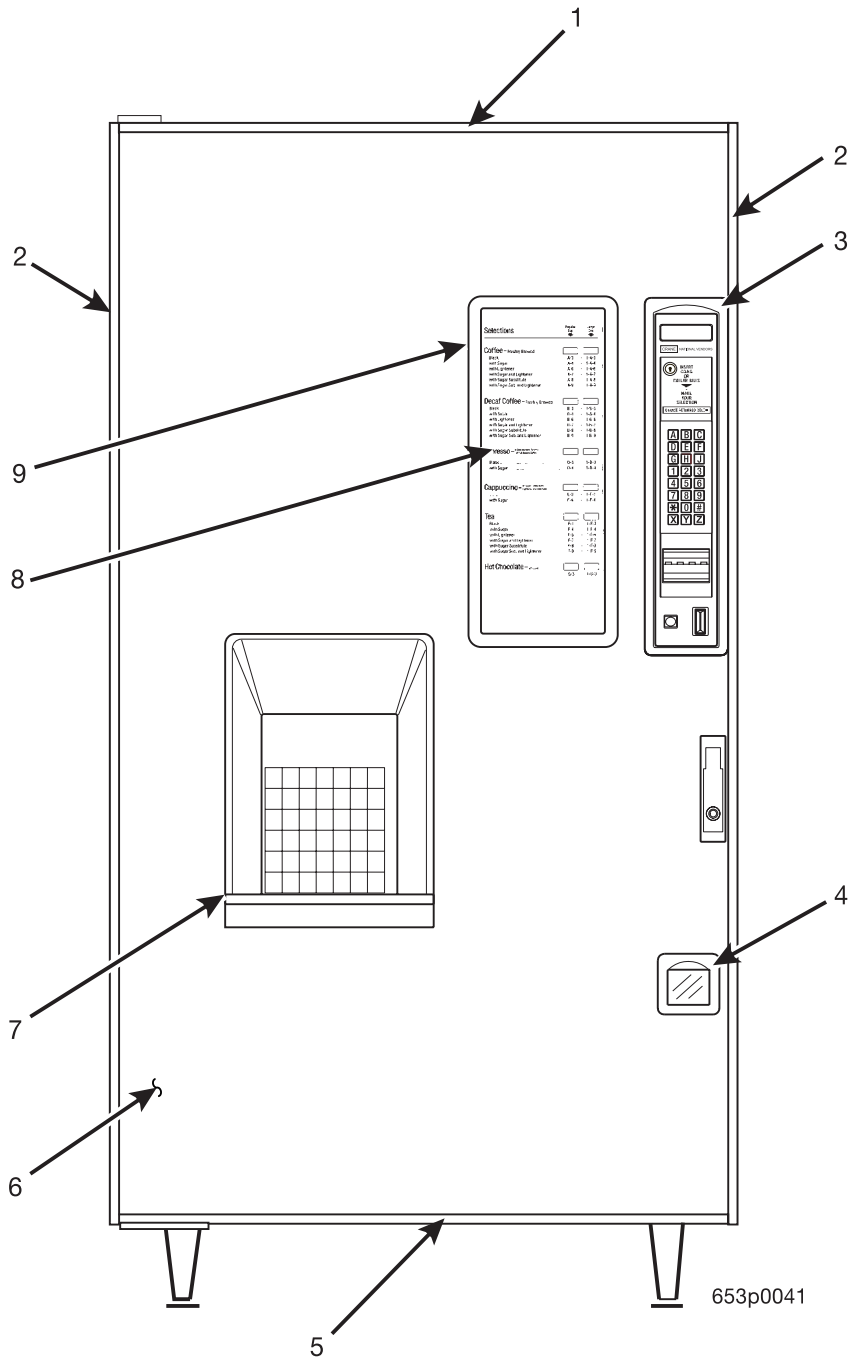

Hot Drink Center Parts Manual

Figure 6. Trim - Superior Full P.O.P.

Hot Drink Center Parts Manual

TABLE 6. TRIM - SUPERIOR FULL P.O.P.

INDEX	PART NUMBER	DESCRIPTION	QTY
1	1592067	TRIM - DOOR - HORIZONTAL - BLACK	1
2	1592069	TRIM - DOOR - SIDE - BLACK	2
3	1575047	CASTING - MONETARY FRAME - BLACK	1
4	1572011	TRIM - COIN CUP - BLACK	1
5	6232099	EDGE PROTECTOR - BOTTOM	1
6	6332063	PHOTO POP - DOOR - SUPERIOR	1
7	3152045	FRAME - CUP DELIVERY DOOR	1
8	6332083	LENS - SELECTION INSERT	1
9	6232044	FRAME - PRODUCT IDENTIFIER	1