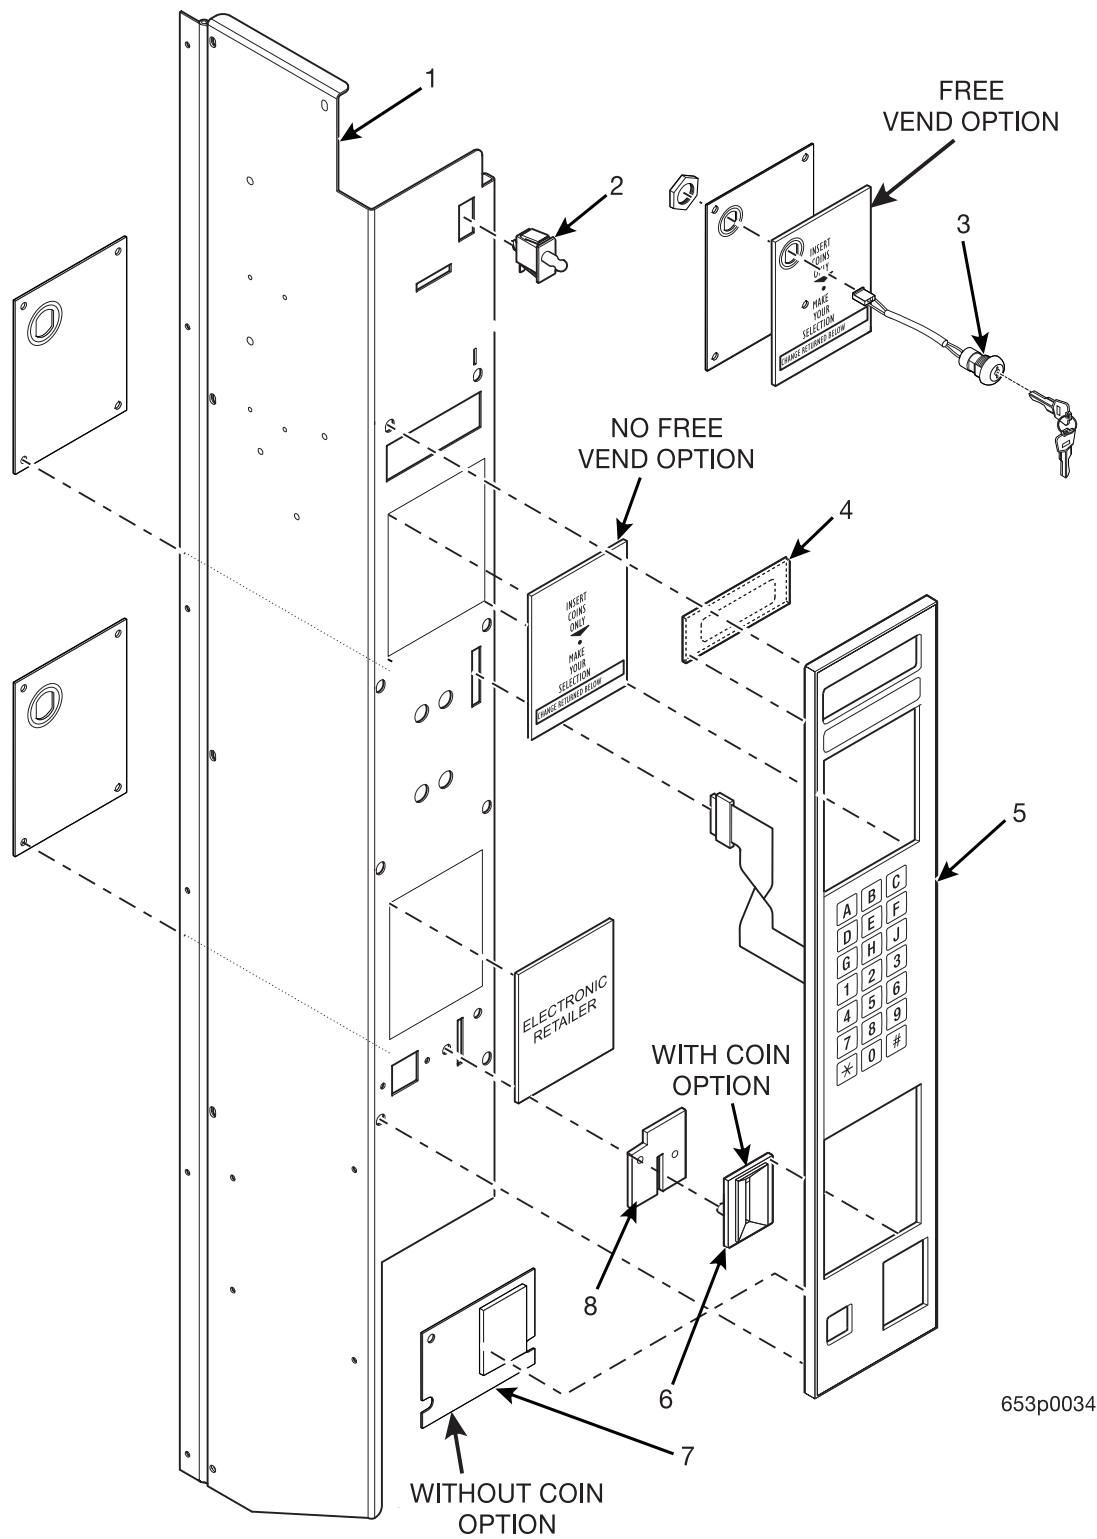

Hot Drink Center Parts Manual

Figure 39. Monetary Panel Assembly (Part 1 of 3)

Hot Drink Center Parts Manual

TABLE 39. MONETARY PANEL ASSEMBLY (PART 1 OF 3)

INDEX	PART NUMBER	DESCRIPTION	QTY
1	1575094	MONETARY PANEL WELD ASSEMBLY - NV BLACK	1
	4875001	MONETARY PANEL WELD ASSEMBLY - SELECTA WHITE	
2	141110	SWITCH SERVICE	1
3	9989639	SWITCH ASSEMBLY - FREE VEND	1
4	1572013	LENS - DISPLAY	1
5	1575098	FACEPLATE ASSEMBLY (WITH COIN OPTION)	1
	1575099	FACEPLATE ASSEMBLY (NO COIN OPTION)	
6	1472223	COIN INSERT (WITH COIN OPTION)	1
	1672001	COIN INSERT - AUSTRALIA	
7	-	LOWER MONETARY POSITION	-
8	1472222	COIN BLOCK	1