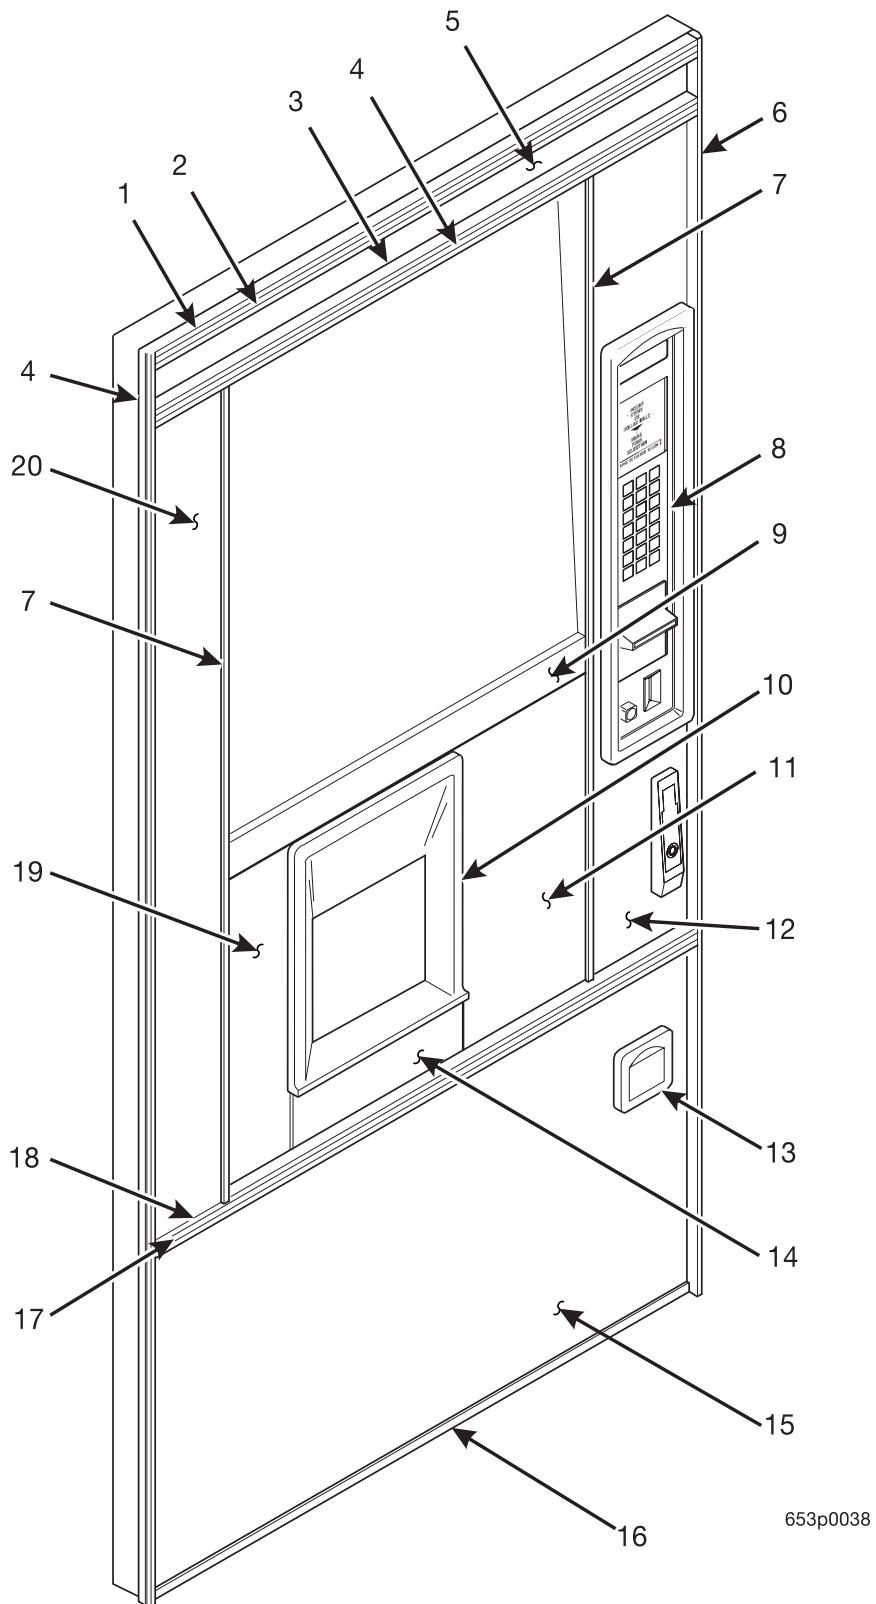

Figure 1. Hot Drink Center Merchandiser

Hot Drink Center Parts Manual

Figure 2. Trim Components

Hot Drink Center Parts Manual

TABLE 2. TRIM COMPONENTS

INDEX	PART NUMBER	DESCRIPTION	QTY
1	-	TRIM - DOOR - TOP AND BOTTOM (TABLE 2G)	1
2	-	TRIM INSERT - BLACK (TABLE 2G)	1
3	-	TRIM - DOOR - HORIZONTAL - MIDDLE (TABLE 2G)	1
4	-	TRIM INSERT - BLACK - MIDDLE (TABLE 2G)	1
5	-	PANEL - TOP TRIM (TABLE 2A)	1
6	1452203	TRIM - DOOR SIDE	2
7	3152560	TRIM - VERTICAL	2
8	1575047	CASTING - MONETARY FRAME - BLACK	1
-	1472132	SCREW #6-32 X 1/4 PHS, T/C, PHILLIPS	10
9	6232186	TRIM - HORIZONTAL - GLASS	1
10	3152045	FRAME - CUP DELIVERY DOOR	1
11	-	TRIM PANEL - CENTER - RIGHT (TABLE 2C)	1
12	-	TRIM PANEL - RIGHT HAND (TABLE 2B)	1
13	1572011	TRIM - COIN CUP - BLACK	1
14	6232012	TRIM - FILLER	1
15	-	TRIM PANEL - BOTTOM (TABLE 2D)	1
16	6232099	EDGE PROTECTOR	1
17	-	TRIM - DOOR - HORIZONTAL - LOWER (TABLE 2G)	1
18	-	TRIM INSERT - LOWER (TABLE 2G)	1
19	-	TRIM PANEL - CENTER - LEFT (TABLE 2E)	1
20	-	TRIM PANEL - LEFT HAND (TABLE 2F)	1
-	2222110	T-BOLT - TRIM - 3/8" (NOT SHOWN)	4
-	3102162	T-BOLT - TRIM - 1/2" (NOT SHOWN)	7