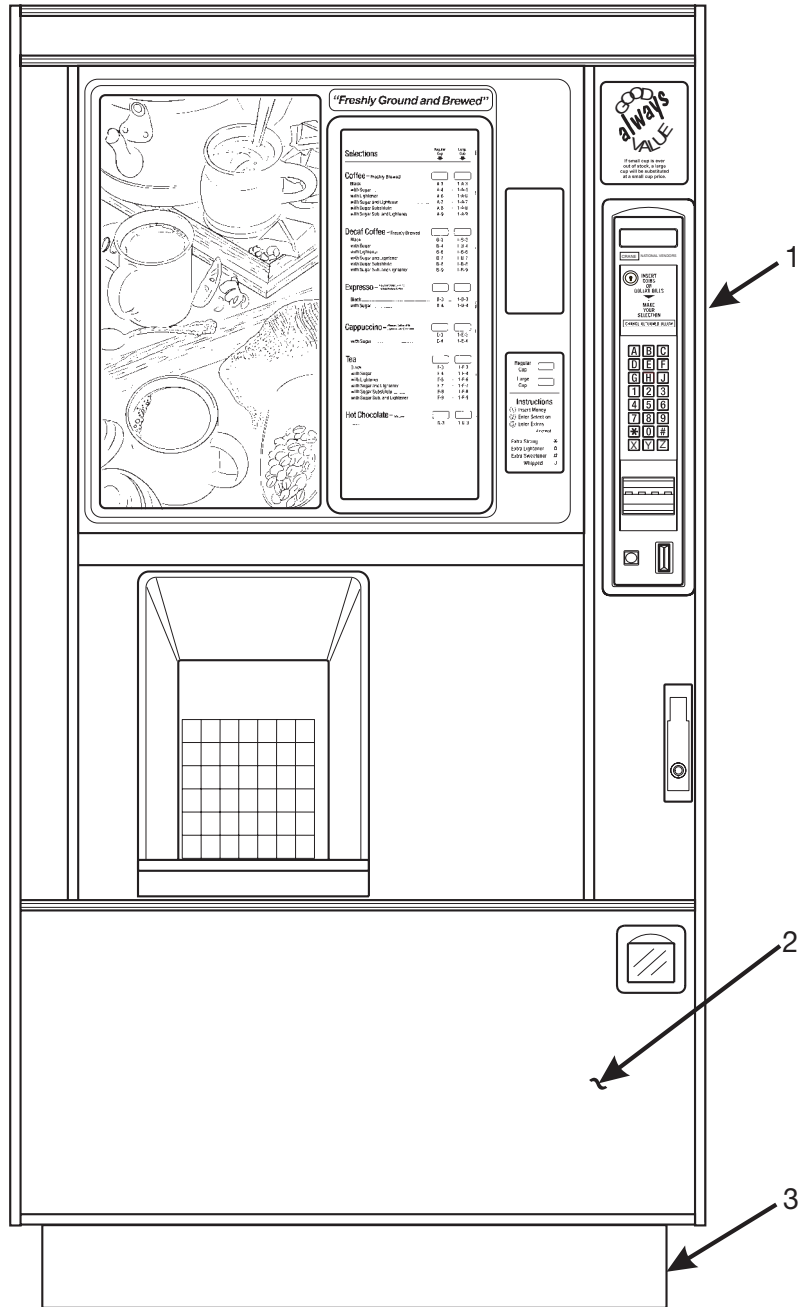

Hot Drink Center Parts Manual

TABLE 1. HOT DRINK CENTER MERCHANDISER

INDEX	PART NUMBER	DESCRIPTION	QTY
1	-	CABINET ASSEMBLY (FIGURES 27, 28, 29)	-
2	-	DOOR ASSEMBLY (FIGURES 7, 8)	-
3	-	BASE PLATE ASSEMBLY (FIGURES 104, 105)	OPT.

Figure 1. Hot Drink Center Merchandiser

Hot Drink Center Parts Manual

Figure 2. Trim Components

Hot Drink Center Parts Manual

TABLE 2. TRIM COMPONENTS

INDEX	PART NUMBER	DESCRIPTION	QTY
1	-	TRIM - DOOR - TOP AND BOTTOM (TABLE 2G)	1
2	-	TRIM INSERT - BLACK (TABLE 2G)	1
3	-	TRIM - DOOR - HORIZONTAL - MIDDLE (TABLE 2G)	1
4	-	TRIM INSERT - BLACK - MIDDLE (TABLE 2G)	1
5	-	PANEL - TOP TRIM (TABLE 2A)	1
6	1452203	TRIM - DOOR SIDE	2
7	3152560	TRIM - VERTICAL	2
8	1575047	CASTING - MONETARY FRAME - BLACK	1
-	1472132	SCREW #6-32 X 1/4 PHS, T/C, PHILLIPS	10
9	6232186	TRIM - HORIZONTAL - GLASS	1
10	3152045	FRAME - CUP DELIVERY DOOR	1
11	-	TRIM PANEL - CENTER - RIGHT (TABLE 2C)	1
12	-	TRIM PANEL - RIGHT HAND (TABLE 2B)	1
13	1572011	TRIM - COIN CUP - BLACK	1
14	6232012	TRIM - FILLER	1
15	-	TRIM PANEL - BOTTOM (TABLE 2D)	1
16	6232099	EDGE PROTECTOR	1
17	-	TRIM - DOOR - HORIZONTAL - LOWER (TABLE 2G)	1
18	-	TRIM INSERT - LOWER (TABLE 2G)	1
19	-	TRIM PANEL - CENTER - LEFT (TABLE 2E)	1
20	-	TRIM PANEL - LEFT HAND (TABLE 2F)	1
-	2222110	T-BOLT - TRIM - 3/8" (NOT SHOWN)	4
-	3102162	T-BOLT - TRIM - 1/2" (NOT SHOWN)	7