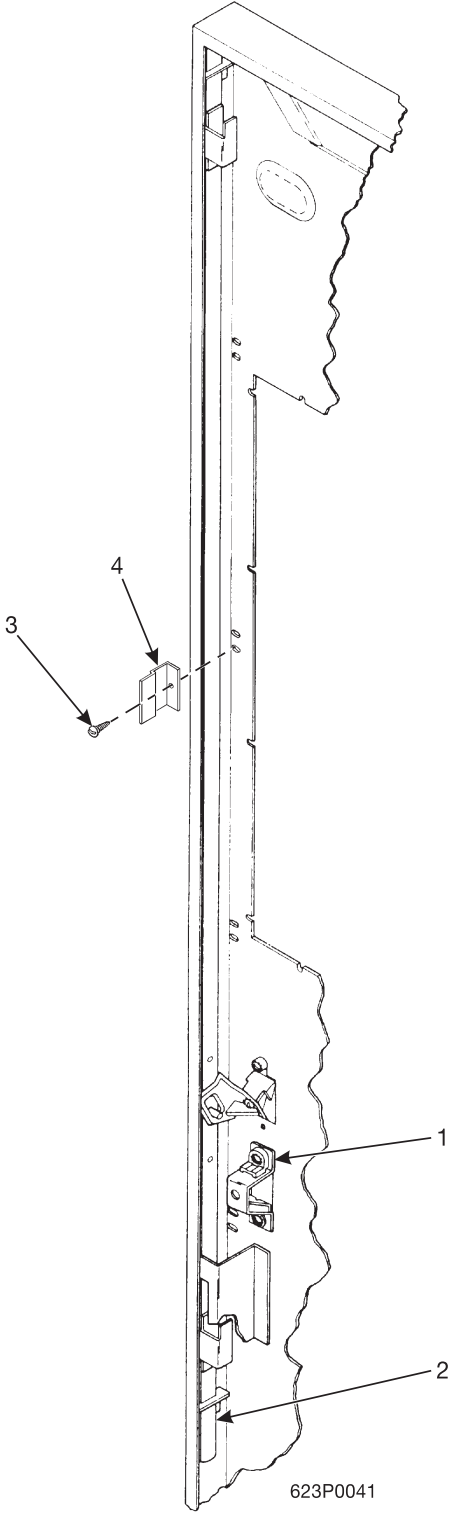

Figure 1. Hot Drink Center Merchandiser

Hot Drink Center Parts Manual

Figure 2. Trim Components

Hot Drink Center Parts Manual

TABLE 2. TRIM COMPONENTS

INDEX	PART NUMBER	DESCRIPTION	QTY
1	-	TRIM - DOOR - TOP AND BOTTOM (TABLE 2G)	1
2	-	TRIM INSERT - BLACK (TABLE 2G)	1
3	-	TRIM - DOOR - HORIZONTAL - MIDDLE (TABLE 2G)	1
4	-	TRIM INSERT - BLACK - MIDDLE (TABLE 2G)	1
5	-	PANEL - TOP TRIM (TABLE 2A)	1
6	1452203	TRIM - DOOR SIDE	2
7	3152560	TRIM - VERTICAL	2
8	1575047	CASTING - MONETARY FRAME - BLACK	1
-	1472132	SCREW #6-32 X 1/4 PHS, T/C, PHILLIPS	10
9	6232186	TRIM - HORIZONTAL - GLASS	1
10	3152045	FRAME - CUP DELIVERY DOOR	1
11	-	TRIM PANEL - CENTER - RIGHT (TABLE 2C)	1
12	-	TRIM PANEL - RIGHT HAND (TABLE 2B)	1
13	1572011	TRIM - COIN CUP - BLACK	1
14	6232012	TRIM - FILLER	1
15	-	TRIM PANEL - BOTTOM (TABLE 2D)	1
16	6232099	EDGE PROTECTOR	1
17	-	TRIM - DOOR - HORIZONTAL - LOWER (TABLE 2G)	1
18	-	TRIM INSERT - LOWER (TABLE 2G)	1
19	-	TRIM PANEL - CENTER - LEFT (TABLE 2E)	1
20	-	TRIM PANEL - LEFT HAND (TABLE 2F)	1
-	2222110	T-BOLT - TRIM - 3/8" (NOT SHOWN)	4
-	3102162	T-BOLT - TRIM - 1/2" (NOT SHOWN)	7

Hot Drink Center Parts Manual

Figure 12. Door Lock Assembly

Hot Drink Center Parts Manual

TABLE 12. DOOR LOCK ASSEMBLY

INDEX	PART NUMBER	DESCRIPTION	QTY
1	-	DOOR LOCK AND HANDLE ASSEMBLY (FIGURES 13, 14)	1
2	1472178	LOCK BAR ASSEMBLY	1
3	-	SCREW	1
4	1472250	GUIDE - LOCK BAR	1