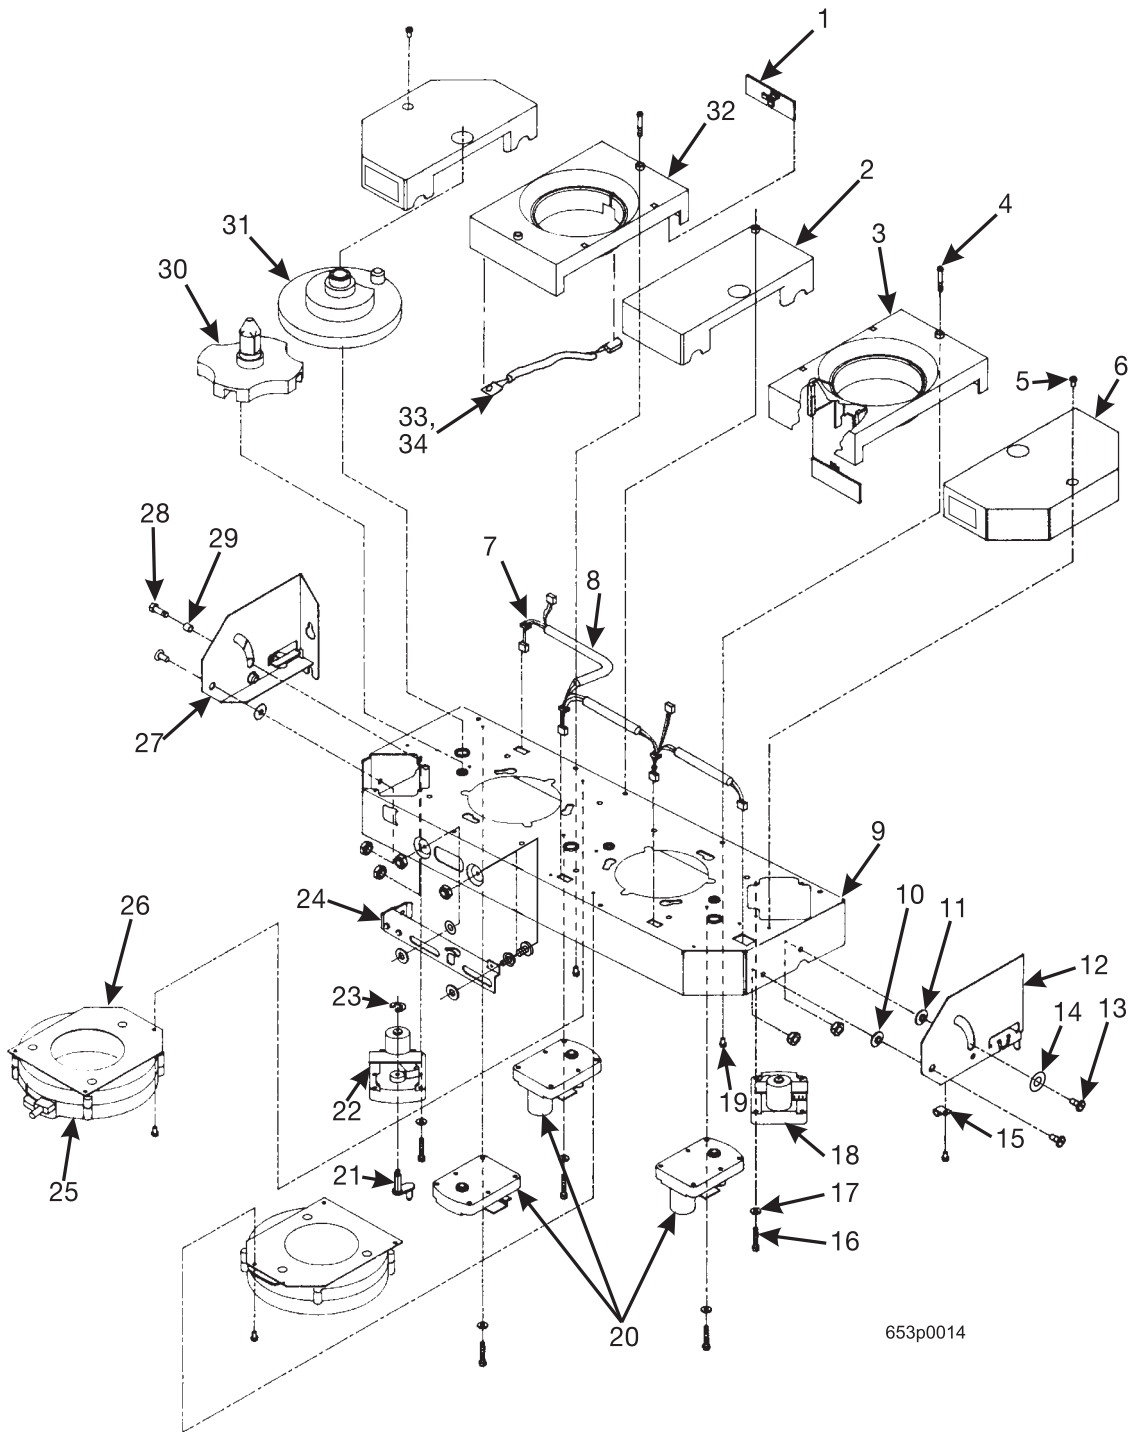

Hot Drink Center Parts Manual

Figure 23. Mechanism Assembly

Hot Drink Center Parts Manual

TABLE 23. MECHANISM ASSEMBLY

INDEX	PART NUMBER	DESCRIPTION	QTY
-	6233101	MECHANISM ASSEMBLY - 11 COLUMN	REF
1	6233105	PCB ASSEMBLY - DETECTOR - CUP SENSOR	2
2	6233082	COVER - CENTER - MOTOR	1
3	6233104	COVER AND LED ASSEMBLY (INCLUDES INDEX NUMBERS 32 THROUGH 34)	2
4	6233077	BOLT - #1/4 X 20 X 2.38 HHS	2
5	1451097	SCREW - #8-32 X .31 HEX T.F. - BLACK	9
6	6233010	COVER - END	2
7	6233072	GROMMET - STRAIN RELIEF	3
8	6239048	HARNESS - CUP MECHANISM	1
9	6233016	BASE PLATE - 11 COLUMN	1
10	4041241	NUT - 1/4 20 SELF LOCKING	8
11	6233028	BUSHING	7
12	6233019	BRACKET - MECHANISM MOUNTING - LEFT	1
13	6233021	SCREW - 1/4 X 20 X .5 HEX HD	7
14	6404034	WASHER	5
15	1452139	RETAINER HARNESS	1
16	1457027	8-32 X .81 HHSI TAPTITE	15
17	9900034	WASHER - STEEL 3/8 X .170 X .032	15
18	6233056	MOTOR AND CRANK ARM ASSEMBLY (INCLUDES INDEX NUMBERS 21 THROUGH 23)	2
19	6233065	SCREW - #8-16 X .38 PLASTIC HHS	8
20	1577035	MOTOR AND PCB ASSEMBLY	3
21	6233058	CRANK ARM AND ROLLER ASSEMBLY	1
22	1577035	MOTOR AND PCB ASSEMBLY	1
23	9900113	RETAINING RING - E TYPE .21	1
24	6233031	ACTUATOR ASSEMBLY - CUP RING (FIGURE 25)	2
25	6330008	CUP RING ASSEMBLY (FIGURE 24)	2
26	6233001	PLATE - CUP RING MOUNTING	2
27	6233057	MOUNTING BRACKET ASSEMBLY - RIGHT (FIGURE 26)	1
28	1141054	1/4 - 20 X 3/4 HEX HEAD BOLT ZIP	1
29	6233062	SPACER - .260 ID X .34OD X .312	1
30	6233014	INDEX PLATE - GENEVA	3
31	6233013	DRIVER - GENEVA	3
32	6233012	COVER - CENTER	1
33	6233106	HARNESS - CUP DETECT/LED JUMPER	1
34	6233107	PCB ASSEMBLY - LED - CUP SENSOR	1
-	4733035	SPRING - CUP RELEASE ARM (NOT SHOWN)	2