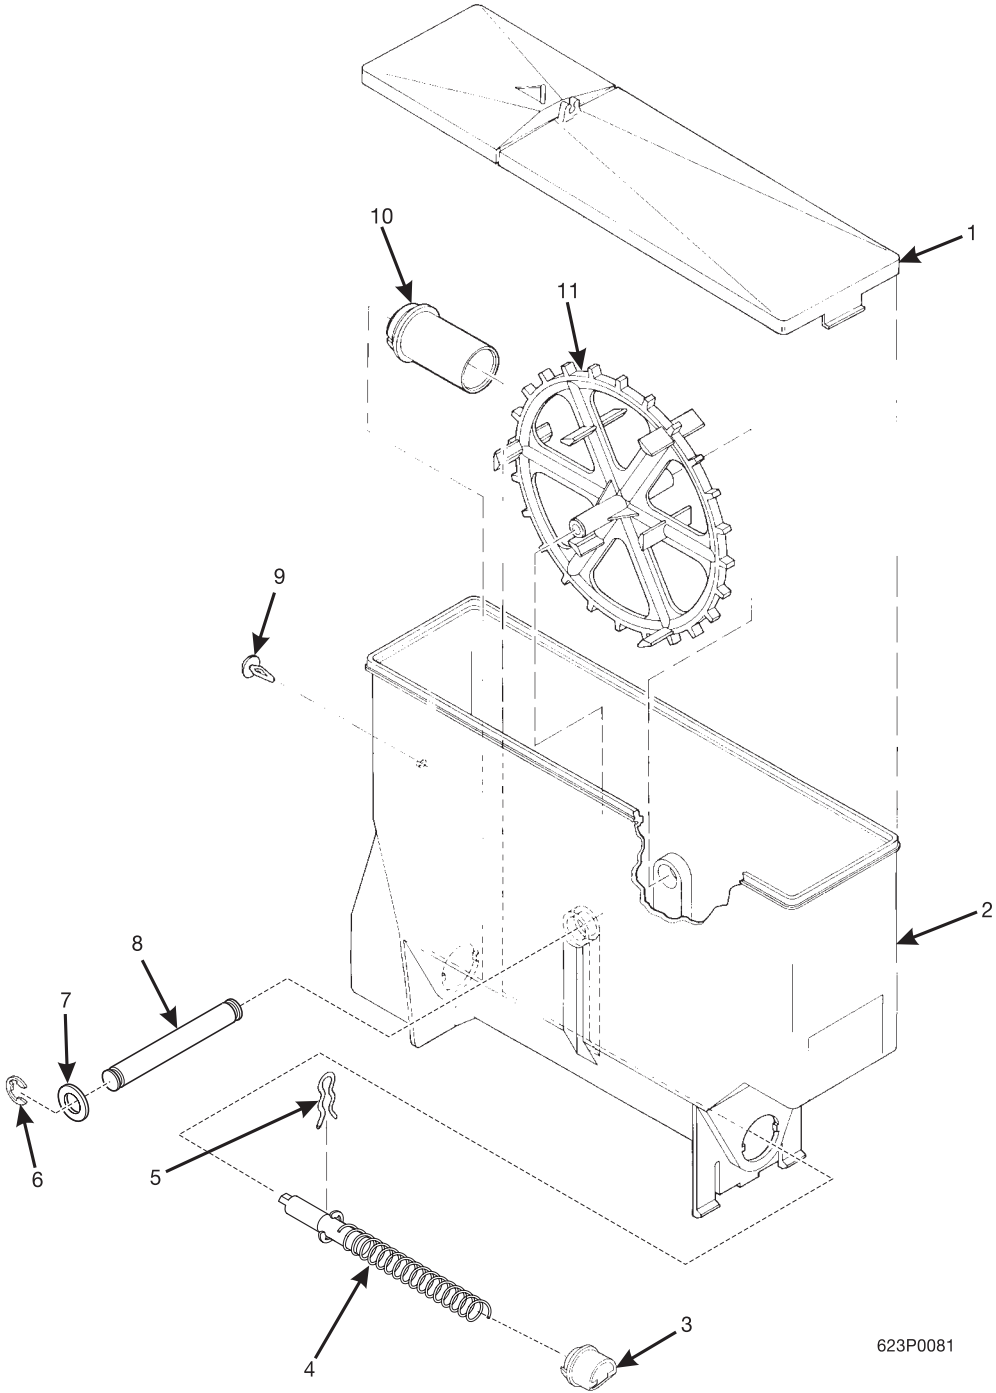

Hot Drink Center Parts Manual

623P0081

Figure 80. Canister Assembly 6237446

Hot Drink Center Parts Manual

TABLE 80. CANISTER ASSEMBLY 6237446

INDEX	PART NUMBER	DESCRIPTION	QTY
-	6237446	CANISTER ASSEMBLY - LIGHTENER	-
1	6237023	LID - CANISTER	1
2	6237176	SPRING - THUMPER	1
3	6237106	NOZZLE - DISPENSING - CANISTER	1
4	6237180	PLUG AND AUGER ASSEMBLY (INCLUDES INDEX NUMBERS 5 AND 6)	1
5	6237046	PLUG - AUGER	1
6	6237179	AUGER ASSEMBLY (INCLUDES THE NEXT 3 ITEMS)	1
-	6237025	RETAINING RING-"E"-.500	1
-	6237129	AUGER-CANISTER	1
-	6337016	SHAFT-AUGER-LONG	1
7	6237020	CLIP - SPRING	1
8	9900415	RETAINING RING REINF E TYP.1	2
9	6237116	WASHER - SEAL - WEAR PLATE	2
10	6237167	SHAFT - CANISTER	1
11	6237053	FASTENER - PUSH IN	1
12	6237014	BEARING - CANISTER	1
13	6237181	MIXING WHEEL	1