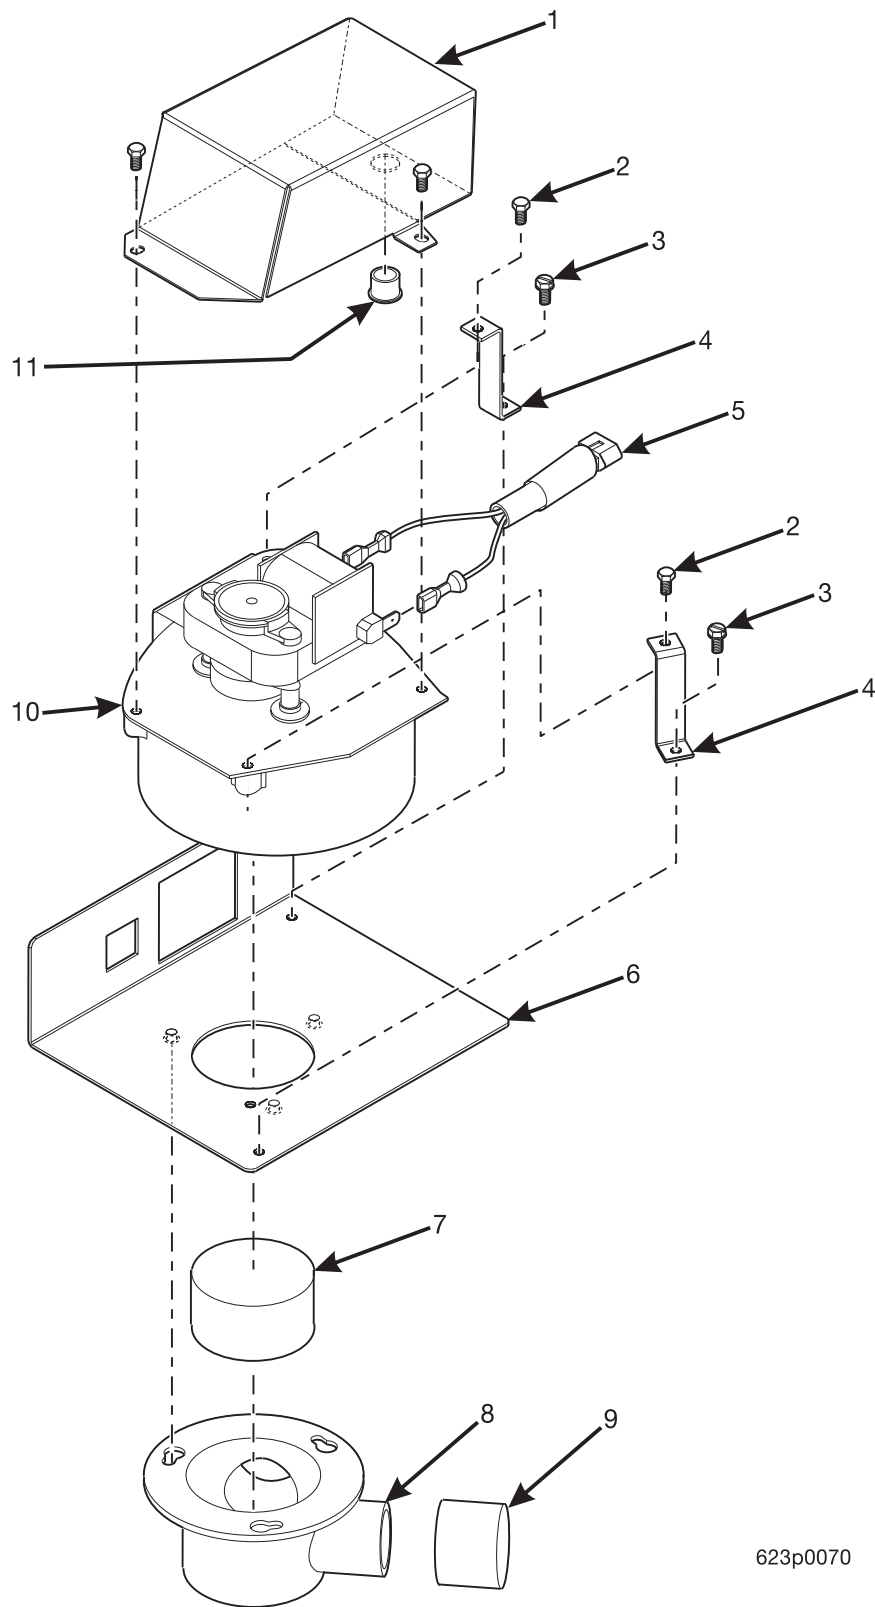

Hot Drink Center Parts Manual

623p0070

Figure 64. Bracket, Blower, and Cover Assembly

Hot Drink Center Parts Manual

TABLE 64. BRACKET, BLOWER, AND COVER ASSEMBLY

INDEX	PART NUMBER	DESCRIPTION	QTY
-	6231555	BRACKET, BLOWER, AND COVER ASSEMBLY (U.S.)	OPT
	6331039	BRACKET, BLOWER, AND COVER ASSEMBLY (ARG./AUS./FR./GER./N.Z./S.A./SP.)	
1	6231074	GUARD - BLOWER MOTOR	1
2	1437204	SCREW - #8-10 X .38 HEX HD.TF	2
3	1451097	SCREW - #8-32 X .31 HEX HD.TF-BL	2
4	6231553	TIE DOWN - BLOWER ASSEMBLY	2
5	9989676	JUMPER - BLOWER	1
6	6231550	BRACKET ASSEMBLY - BLOWER MOUNTING (U.S.)	1
7	6237340	FILTER - EXHAUST BLOWER	1
8	6237342	HOUSING - EXHAUST BLOWER	1
9	6237305	VINYL CAP - 1.25 I.D (FREEZE DRY APPLICATIONS)	1
10	6231548	BLOWER ASSEMBLY - 120V (U.S.)	1
	6401088	BLOWER ASSEMBLY - 230V (ARG./AUS./FR./GER./N.Z./S.A./SP.)	
11	6502097	BUSHING #OCB-500	1